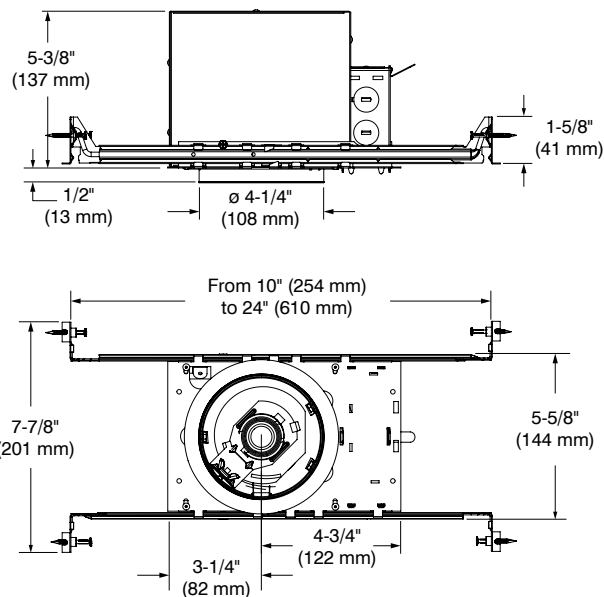

### SPECIFICATIONS

HOUSING DETAILS	Galvanized Steel Approved for installation in insulated ceiling with direct contact to insulating material (except polyurethane) Below-ceiling accessible				
SOCKET	Medium Base Socket (E26)				
JUNCTION BOX	Convenient 24 <sup>3</sup> in 1/2" and 3/4" romex wiring knockouts				
MOUNTING	<p><b>Cutout diameter: <math>\phi</math> 4-1/4" (108 mm)</b></p> <p>Can fit in ceilings of 1/2" (13 mm) up to 1-3/8" (35 mm) thick Requires a 6" (152 mm) clearance beyond the ceiling material No light leakage</p> <p><b>Adjustable Mounting Bars</b></p> <ul style="list-style-type: none"> <li>• 10" (254 mm) to 24" (610 mm) to fit in most ceiling structures</li> <li>• Contains integral nail</li> <li>• Hanger fit onto T-bar spline for quick alignment</li> </ul>				
SOURCE	<p><b>LED PAR16 Lamp</b> 10W MAX</p> <p><b>LED PAR20 Lamp</b> 10W MAX</p>				
COMPATIBLE TRIMS	<p><b>PAR16</b></p> <p>X4001      X4006</p> <p>X4003      X4010</p>	<p><b>PAR20</b></p> <p>X4004      X4007      X4009</p> <p>X4005      X4008      X4010</p>			
VOLTAGE	120V/277V				