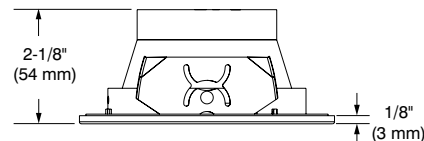

SPECIFICATIONS

TRIM DETAILS	Powder coat painted or plated die-formed steel. Different finishes available.
ADJUSTABILITY	Tilt: 10°
LAMPS (maximum wattage)	PAR20 LED 10W MAX If you want to use the dimming option, please refer regularly to the lamp manufacturer compatibility list.
REFLECTOR	Haze
CEILING CUTOUT	ø 4-1/4" (108 mm) ø 4-3/8" (110 mm) — With Remodel Housing
CERTIFICATION	ETL listed for damp location
WARRANTY	1 year limited warranty