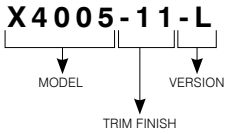

CODIFICATION EXAMPLE

ORDERING CODES

MODEL	TRIM FINISHES	VERSION
X4005		-L
X4005	Adjustable Regressed Trim with Haze Reflector	
	-11 Matte White	-L
	-13 Satin Nickel	
	-22 Matte Black