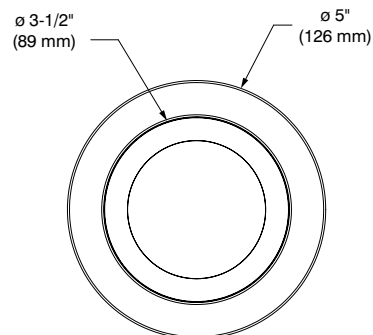

SPECIFICATIONS

TRIM DETAILS	Powder coat painted or plated die-formed steel. Different finishes available.
ADJUSTABILITY	Tilt: 10°
LAMPS (maximum wattage)	PAR20 LED 10W MAX If you want to use the dimming option, please refer regularly to the lamp manufacturer compatibility list.
REFLECTOR	Haze
CEILING CUTOUT	ø 4-1/4" (108 mm) ø 4-3/8" (110 mm) — With Remodel Housing
CERTIFICATION	ETL listed for damp location
WARRANTY	1 year limited warranty