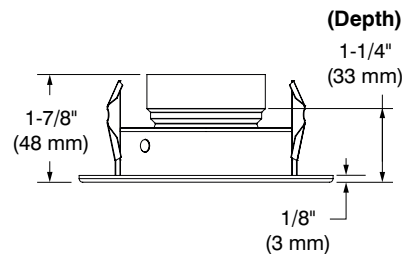

X3504

3-1/2" Series - PRIORI

Project _____

Notes _____

Fixture type _____

Date _____

Downlight Regressed Trim

X3504-11-L (Illustrated)

SPECIFICATIONS

TRIM DETAILS	Powder coat painted or plated die-formed steel. Different finishes available.
LAMPS (maximum wattage)	GU10 LED 10W MAX If you want to use the dimming option, please refer regularly to the lamp manufacturer compatibility list.
REFLECTOR	Haze
CEILING CUTOUT	ø 3-3/4" (96 mm)
CERTIFICATION	ETL listed for damp locations
WARRANTY	1 year limited warranty