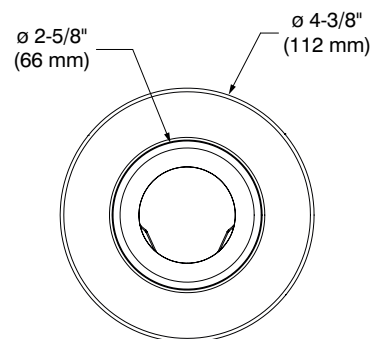

X3504

3-1/2" Series - PRIORI

Project _____

Notes _____

Fixture type _____

Date _____

Downlight Regressed Trim

X3504-11-L (Illustrated)

SPECIFICATIONS

TRIM DETAILS	Powder coat painted or plated die-formed steel. Different finishes available.
LAMPS (maximum wattage)	GU10 LED 10W MAX If you want to use the dimming option, please refer regularly to the lamp manufacturer compatibility list.
REFLECTOR	Haze
CEILING CUTOUT	ø 3-3/4" (96 mm)
CERTIFICATION	ETL listed for damp locations
WARRANTY	1 year limited warranty