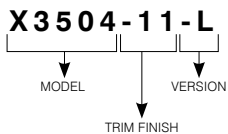

X3504

3-1/2" Series - PRIORI

Project _____

Notes _____

Fixture type _____

Date _____

Downlight Regressed Trim

X3504-11-L (Illustrated)

SPECIFICATIONS

TRIM DETAILS	Powder coat painted or plated die-formed steel. Different finishes available.
LAMPS (maximum wattage)	GU10 LED 10W MAX If you want to use the dimming option, please refer regularly to the lamp manufacturer compatibility list.
REFLECTOR	Haze
CEILING CUTOUT	ø 3-3/4" (96 mm)
CERTIFICATION	ETL listed for damp locations
WARRANTY	1 year limited warranty

COMPATIBLE HOUSINGS 		
Remodel IC Air Tight Housing	New Construction IC Air Tight Housing	Insulated IC Air Tight Housing
XR35GU10-L	XN35GU10-L	XIC35GU10-L

X3504

3-1/2" Series - PRIORI

P R I O R I

Downlight Regressed Trim

CODIFICATION EXAMPLE

ORDERING CODES

MODEL	TRIM FINISHES	VERSION
X3504		-L
X3504	Adjustable Trim	
	-11 Matte White	-L
	-13 Satin Nickel	
	-22 Matte Black	