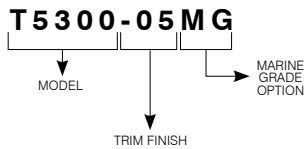

T5300

2-1/2" Series

CODIFICATION EXAMPLE

ORDERING CODES

MODEL	TRIM FINISHES	MARINE GRADE
T5300		
	-01 White	MG (optional)
	-02 Black	May be applied on finishes:
	-03 24K Gold Plated	-01, -02, -05, -06, -11 and -15
	-04 Chrome	
	-04BR Brushed Chrome	
	-05 Architectural Bronze	
	-06 Antique Copper	
	-11 Matte White	
	-12BR Brushed Nickel	
	-13 Satin Nickel	
	-15 Metallic Grey	

MARINE GRADE

2-year warranty on finish

This option increases the painted finishes resistance by reducing and delaying apparition and propagation of oxidation (ex: rust and others).

MARINE GRADE treatment is recommended for damp to wet locations.

Unless otherwise indicated, trims are for interior use. Also suitable for cold and exterior locations, as in soffits, where fixtures are not subject to direct rain or snow exposure.

WARNING – This option is not suitable for salt environments and/or highly corrosive areas such as soffits in coastal regions and natatoriums. Such usage would void warranty on the product.

CONTRASTE

2018-02
Revision 1

PRINTED IN CANADA

1009, rue du Parc Industriel
Lévis (Québec) G6Z 1C5 Canada
Tel.: 1-888-839-4624
Fax.: 1-877-839-7057
contrastelighting.com
info@contrastelighting.com

© 2018 Contraste Lighting M.L. Inc.
All rights reserved

Contrast Lighting M.L. Inc. reserves the right to make changes in specifications and/or to discontinue any product at any time without notice or obligation and will not be liable for any consequences resulting from the use of this publication.