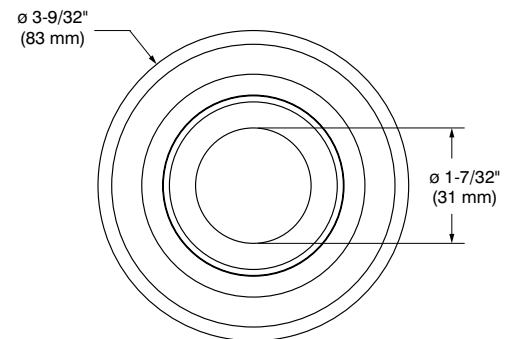

T5300

2-1/2" Series

Decor Trim

Project	
Notes	
Fixture Type	
Date	

T5300-03 (illustrated)

SPECIFICATIONS

TRIM	Powder coat painted or plated die-formed steel. Different finishes available. Painted finishes available with Marine Grade option.
LAMP	MR11 20W This product was designed for MR11 halogen lamps. If you want replace the MR11 lamp by an equivalent LED lamp, please refer regularly to the lamp manufacturer compatibility list.
CEILING CUTOUT	ø 2-5/8" (67 mm)
CERTIFICATION	cULus E174023 for damp locations
WARRANTY	1 year for standard finishes, 2-year on "Marine Grade" finish.