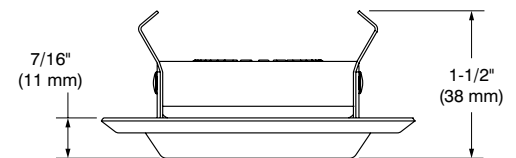

T5300

2-1/2" Series

Decor Trim

Project	
Notes	
Fixture Type	
Date	

T5300-03 (illustrated)

SPECIFICATIONS

TRIM	Powder coat painted or plated die-formed steel. Different finishes available. Painted finishes available with Marine Grade option.
LAMP	MR11 20W This product was designed for MR11 halogen lamps. If you want replace the MR11 lamp by an equivalent LED lamp, please refer regularly to the lamp manufacturer compatibility list.
CEILING CUTOUT	ø 2-5/8" (67 mm)
CERTIFICATION	cULus E174023 for damp locations
WARRANTY	1 year for standard finishes, 2-year on "Marine Grade" finish.