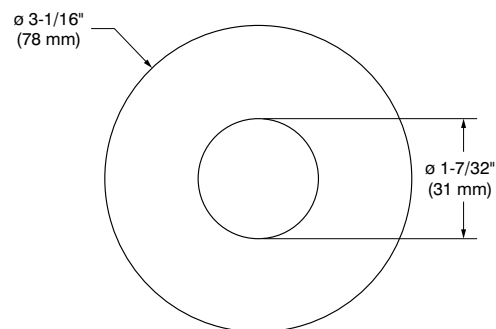

T5250

2-1/2" Series

Low Profile Trim

Project
Notes
Fixture Type
Date

T5250-13 (illustrated)

SPECIFICATIONS

TRIM	Powder coat painted or plated die-formed steel. Different finishes available. Painted finishes available with Marine Grade option.
LAMP	MR11 20W This product was designed for MR11 halogen lamps. If you want replace the MR11 lamp by an equivalent LED lamp, please refer regularly to the lamp manufacturer compatibility list.
CEILING CUTOUT	ø 2-5/8" (67 mm)
CERTIFICATION	cULus E174023 for damp locations
WARRANTY	1 year for standard finishes, 2-year on "Marine Grade" finish.