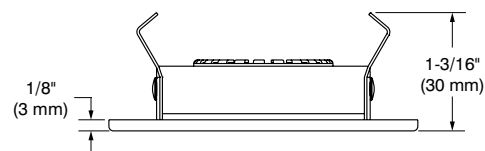

T5250

2-1/2" Series

Low Profile Trim

Project
Notes
Fixture Type
Date

T5250-13 (illustrated)

SPECIFICATIONS

TRIM	Powder coat painted or plated die-formed steel. Different finishes available. Painted finishes available with Marine Grade option.
LAMP	MR11 20W This product was designed for MR11 halogen lamps. If you want replace the MR11 lamp by an equivalent LED lamp, please refer regularly to the lamp manufacturer compatibility list.
CEILING CUTOUT	ø 2-5/8" (67 mm)
CERTIFICATION	cULus E174023 for damp locations
WARRANTY	1 year for standard finishes, 2-year on "Marine Grade" finish.

COMPATIBLE HOUSINGS

	Remodel Housing	New Construction Housing	Insulated Housing
HALOGENS	MR11 G4 20W IT5000CE IT5000CM	Non Available	Non Available

T5250

2-1/2" Series

CODIFICATION EXAMPLE

ORDERING CODES

MODEL	TRIM FINISHES	MARINE GRADE
T5250		
	-01 White	MG (optional)
	-02 Black	May be applied on finishes:
	-03 24K Gold Plated	-01, -02, -05, -06, -11 and -15
	-04 Chrome	
	-04BR Brushed Chrome	
	-05 Architectural Bronze	
	-06 Antique Copper	
	-11 Matte White	
	-12BR Brushed Nickel	
	-13 Satin Nickel	
	-15 Metallic Grey	