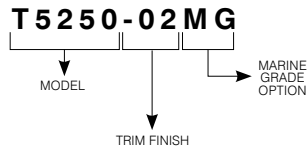

T5250

2-1/2" Series

Low Profile Trim

Project
Notes
Fixture Type
Date

T5250-13 (illustrated)

SPECIFICATIONS

TRIM	Powder coat painted or plated die-formed steel. Different finishes available. Painted finishes available with Marine Grade option.
LAMP	MR11 20W This product was designed for MR11 halogen lamps. If you want replace the MR11 lamp by an equivalent LED lamp, please refer regularly to the lamp manufacturer compatibility list.
CEILING CUTOUT	ø 2-5/8" (67 mm)
CERTIFICATION	cULus E174023 for damp locations
WARRANTY	1 year for standard finishes, 2-year on "Marine Grade" finish.

COMPATIBLE HOUSINGS

	Remodel Housing	New Construction Housing	Insulated Housing
HALOGENS	MR11 G4 20W IT5000CE IT5000CM	Non Available	Non Available

T5250

2-1/2" Series

CODIFICATION EXAMPLE

ORDERING CODES

MODEL	TRIM FINISHES	MARINE GRADE
T5250		
	-01 White	MG (optional)
	-02 Black	May be applied on finishes:
	-03 24K Gold Plated	-01, -02, -05, -06, -11 and -15
	-04 Chrome	
	-04BR Brushed Chrome	
	-05 Architectural Bronze	
	-06 Antique Copper	
	-11 Matte White	
	-12BR Brushed Nickel	
	-13 Satin Nickel	
	-15 Metallic Grey	