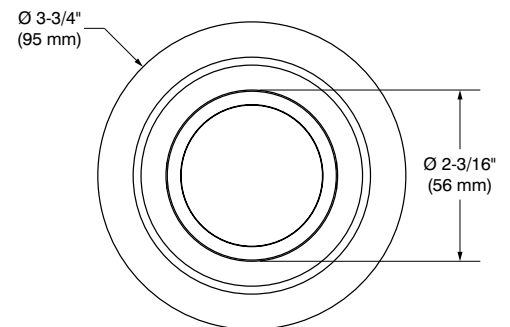

COMPATIBLE HOUSINGS

	Remodel Housing	New Construction Housing	Insulated Housing
HALOGENS	MR16 GU 5.3 20W IT4000CE IT4000CM	MR16 GU 5.3 35W NW4000E NW4000M	MR16 GU 5.3 20W ISMR4000M ISMR4000M20
	MR16 GU 5.3 35W IT4000E IT4000M