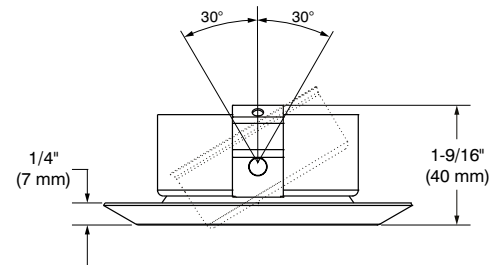

T4300

3" Series

Decor Trim

Project
Notes
Fixture Type
Date

T4300-15 (illustrated)

SPECIFICATIONS

TRIM	Powder coat painted or plated die-formed steel. Different finishes available. Painted finishes available with Marine Grade option.
LAMP	MR16 20-35W This product was designed for MR16 halogen lamps. If you want replace the MR16 lamp by an equivalent LED lamp, please refer regularly to the lamp manufacturer compatibility list.
CEILING CUTOUT	Ø 3-1/4" (82 mm)
CERTIFICATION	cULus E174023 for damp locations
WARRANTY	1 year for standard finishes, 2-year on "Marine Grade" finish.