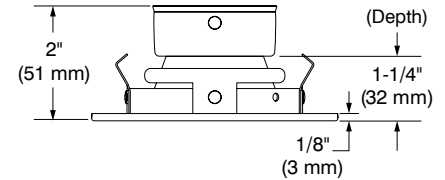

T3145

3-1/2" Series

Low Profile Square Regressed Trim

Project	
Notes	
Fixture Type	
Date	

SPECIFICATIONS

TRIM	Powder coat painted or plated die-formed steel. Different finishes available. Painted finishes available with Marine Grade option.	
LAMPS (maximum wattage)	GU10 LED 9.8W MR16 LED GU 5.3 11.5W PAR16 LED 8W	GU10 50W MR16 GU 5.3 20-50W
	If you want to use the dimming option and you use a GU10 or PAR16 LED lamp, please refer regularly to the lamp manufacturer compatibility list. For MR16 LED lamp usage, please refer to the selected housing specification sheet (see compatible housing list below). *Use supplied glass lens only with un protected MR16 lamps.	
REFLECTORS	Standard: Anodized aluminum Options: <table border="0"> <tr> <td>Specular</td> <td>Painted</td> </tr> <tr> <td>Black (BK)</td> <td>White (-01)</td> </tr> <tr> <td>Clear (CL)</td> <td>Black (-02)</td> </tr> <tr> <td></td> <td>Matte White (-11)</td> </tr> </table>	
CEILING CUTOUT	ø 3-5/8" (92 mm)	
CERTIFICATION	- cULus E343977 for damp locations (for GU10, MR16 and PAR16 LED lamps) - cULus E174023 for damp locations (for MR16, GU10 halogen lamps)	
WARRANTY	1 year for standard finishes, 2 years on "Marine Grade" finishes.	

COMPATIBLE HOUSINGS

LED	IC Air Tight Remodel Housing	IC Air Tight New Construction Housing
	GU10 LED 9.8W IT3000T-LED	GU10 LED 9.8W NW3000T-LED
	MR16 LED GU 5.3 11.5W IT3000CE-LED IT3000E-LED	MR16 LED GU 5.3 11.5W IT3000CE-LED IT3000E-LED
	PAR16 LED 8W CA3000-LED	PAR16 LED 8W NW3000CA-LED