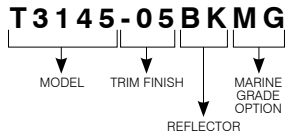

T3145

3-1/2" Series

COMPATIBLE HOUSINGS (CONT'D)

	Remodel Housing	New Construction Housing	Insulated Housing
HALOGENS	MR16 GU 5.3 50W IT3000E IT3000M IT3000LE IT3000LM GU10 50W IT3000LT	MR16 GU 5.3 50W NW3000CE NW3000CM NW3000LE NW3000LM NWD3000LE NWT3000LE GU10 50W NW3000LT	MR16 GU 5.3 20W ISMR3000E20 ISMR3000M20 MR16 GU 5.3 35W ISMR3000E35 MR16 GU 5.3 50W ISMR3000M GU10 50W ISMR3000T

CODIFICATION EXAMPLE

ORDERING CODES

MODEL	TRIM FINISHES	REFLECTORS	MARINE GRADE
T3145			
T3145	-01 White -02 Black -03 24K Gold Plated -04 Chrome -04BR Brushed Chrome -05 Architectural Bronze -06 Antique Copper -11 Matte White -12BR Brushed Nickel -13 Satin Nickel -15 Metallic Grey	ANODIZED Aluminum (standard) SPECULAR CL Clear BK Black PAINTED -01 White -02 Black -11 Matte White	MG (optional) May be applied on finishes: -01, -02, -05, -06, -11 and -15

MARINE GRADE

2-year warranty on finish

This option increases the painted finishes resistance by reducing and delaying apparition and propagation of oxidation (ex: rust and others).

MARINE GRADE treatment is recommended for damp to wet locations.

Unless otherwise indicated, trims are for interior use. Also suitable for cold and exterior locations, as in soffits, where fixtures are not subject to direct rain or snow exposure.

WARNING – This option is not suitable for salt environments and/or highly corrosive areas such as soffits in coastal regions and natatoriums. Such usage would void warranty on the product.

CONTRASTE

2018-01
Revision 1

PRINTED IN CANADA

1009, rue du Parc Industriel
Lévis (Québec) G6Z 1C5 Canada
Tel.: 1-888-839-4624
Fax.: 1-877-839-7057
contrastelighting.com
info@contrastelighting.com

© 2018 Contraste Lighting M.L. Inc.
All rights reserved

Contrast Lighting M.L. Inc. reserves the right to make changes in specifications and/or to discontinue any product at any time without notice or obligation and will not be liable for any consequences resulting from the use of this publication.