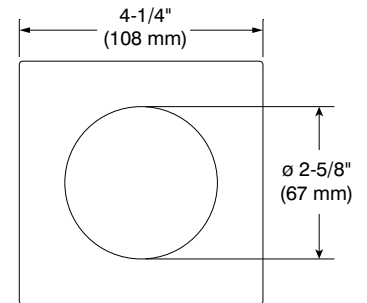

COMPATIBLE HOUSINGS

LED	IC Air Tight Remodel Housing	IC Air Tight New Construction Housing
	GU10 LED 9.8W IT3000T-LED	GU10 LED 9.8W NW3000T-LED
	MR16 LED GU 5.3 11.5W IT3000CE-LED IT3000E-LED	MR16 LED GU 5.3 11.5W IT3000CE-LED IT3000E-LED
	PAR16 LED 8W CA3000-LED	PAR16 LED 8W NW3000CA-LED