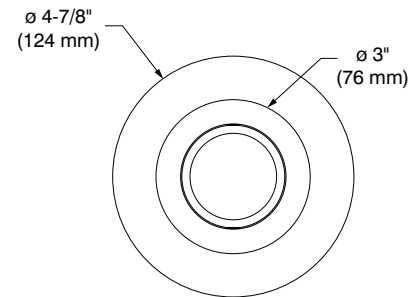

COMPATIBLE HOUSINGS

	IC Air Tight Remodel Housing	IC Air Tight New Construction Housing
LED	MR16 LED GU 5.3 11.5W IT2000E-LED	MR16 LED GU 5.3 11.5W NW2000E-LED

	Remodel Housing	New Construction Housing	Insulated Housing
HALOGENS	MR16 GU 5.3 50W IT2000E IT2000M	MR16 GU 5.3 50W NW2000E NW2000LM	MR16 GU 5.3 50W ISMR2000M