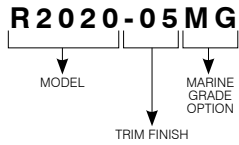

R2020

4" Series

CODIFICATION EXAMPLE

ORDERING CODES

MODEL	TRIM FINISHES	REFLECTOR	MARINE GRADE
R2020			
R2020	-01 White -02 Black -03 24K Gold Plated -04 Chrome -04BR Brushed Chrome -05 Architectural Bronze -06 Antique Copper -11 Matte White -12BR Brushed Nickel -13 Satin Nickel -15 Metallic Grey	Standard: Low iridescence semi-specular aluminum	MG (optional) May be applied on finishes: -01, -02, -05, -06, -11 and -15

MARINE GRADE

2-year warranty on finish

This option increases the painted finishes resistance by reducing and delaying apparition and propagation of oxidation (ex: rust and others).

MARINE GRADE treatment is recommended for damp to wet locations.

Unless otherwise indicated, trims are for interior use. Also suitable for cold and exterior locations, as in soffits, where fixtures are not subject to direct rain or snow exposure.

WARNING – This option is not suitable for salt environments and/or highly corrosive areas such as soffits in coastal regions and natatoriums. Such usage would void warranty on the product.

CONTRASTE

2018-01
Revision 1

PRINTED IN CANADA

1009, rue du Parc Industriel
Lévis (Québec) G6Z 1C5 Canada
Tel.: 1-888-839-4624
Fax.: 1-877-839-7057
contrastelighting.com
info@contrastelighting.com

© 2018 Contraste Lighting M.L. Inc.
All rights reserved

Contrast Lighting M.L. Inc. reserves the right to make changes in specifications and/or to discontinue any product at any time without notice or obligation and will not be liable for any consequences resulting from the use of this publication.