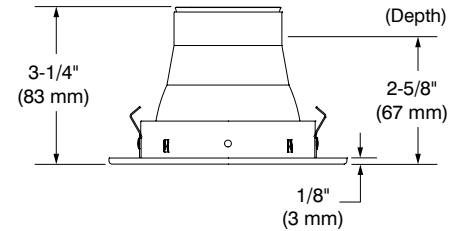

R2020

4" Series

Low Profile Very Deep Regressed Trim

Project	
Notes	
Fixture Type	
Date	

SPECIFICATIONS

TRIM	Powder coat painted or plated die-formed steel. Different finishes available. Painted finishes available with Marine Grade option.	
LAMPS (maximum wattage)	MR16 LED GU 5.3 11.5W	MR16 GU 5.3 50W
	For MR16 LED lamp usage, please refer to the selected housing specification sheet (see compatible housing list below).	
	*Use supplied glass lens only with un protected MR16 lamps.	
REFLECTOR	Low iridescence semi-specular aluminum	
CEILING CUTOUT	ø 4-1/4" (108 mm)	
CERTIFICATION	- cULus E343977 for damp locations (for MR16 LED lamps) - cULus E174023 for damp locations (for MR16 halogen lamps)	
WARRANTY	1 year for standard finishes, 2 years on "Marine Grade" finishes.	

COMPATIBLE HOUSINGS

	IC Air Tight Remodel Housing	IC Air Tight New Construction Housing
LED	MR16 LED GU 5.3 11.5W IT2000E-LED	MR16 LED GU 5.3 11.5W NW2000E-LED

	Remodel Housing	New Construction Housing	Insulated Housing
HALOGENS	MR16 GU 5.3 50W IT2000E IT2000M	MR16 GU 5.3 50W NW2000E NW2000LM	MR16 GU 5.3 50W ISMR2000M