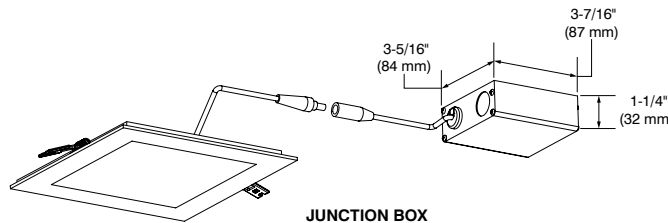

Recessed ultra-thin Air Tight LED trim for insulated ceiling and suitable for wet locations. The thin profile with spring clips allows for quick and easy installation. Ideal for confined spaces.

SPECIFICATIONS

COLOR TEMPERATURES	3,000K and 4,000K
CRI	80+
LED MODULE	Epistar 2835
VOLTAGE	120 VAC
POWER	12 Watts
POWER FACTOR	>85%
LUMEN OUTPUT	Up to 1,050 lumens, 87 lm/W
LIFESPAN	L70 @ 50,000 hours
TRIM	Thin profile 1-3/16" (30 mm) Matte White (-11) or Brushed Nickel (-12BR) available. Packaged with a plastic protection film on the bottom face to ensure ease of installation.
BEAM	Very Wide Flood → 110°
WIRE TYPE	FT4
MOUNTING	The space required beyond ceiling material is 1-1/2" (38 mm). The maximal thickness of the ceiling is 1" (25 mm). Beyond this thickness, springs will apply less pressure between the trim and the ceiling. The base of the trim will thus have some difficulty to sit flush with the ceiling.