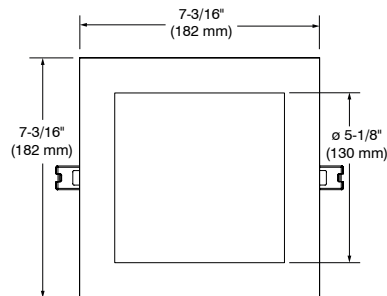

COLOR TEMPERATURES	3,000K and 4,000K
CRI	80+
LED MODULE	Epistar 2835
VOLTAGE	120 VAC
POWER	12 Watts
POWER FACTOR	>85%
LUMEN OUTPUT	Up to 1,050 lumens, 87 lm/W
LIFESPAN	L70 @ 50,000 hours
TRIM	Thin profile 1-3/16" (30 mm) Matte White (-11) or Brushed Nickel (-12BR) available. Packaged with a plastic protection film on the bottom face to ensure ease of installation.
BEAM	Very Wide Flood → 110°
WIRE TYPE	FT4
MOUNTING	The space required beyond ceiling material is 1-1/2" (38 mm). The maximal thickness of the ceiling is 1" (25 mm). Beyond this thickness, springs will apply less pressure between the trim and the ceiling. The base of the trim will thus have some difficulty to sit flush with the ceiling.

CODIFICATION EXAMPLE

ORDERING CODES

MODEL	TYPE	SIZE	SHAPE	TRIM FINISHES	COLOR TEMPERATURES
PRO	F	6	1		
PRO Profilux	F Downlight	6 6 inches	1 Square	-11 Matte White -12BR Brushed Nickel	30 3,000K 40 4,000K