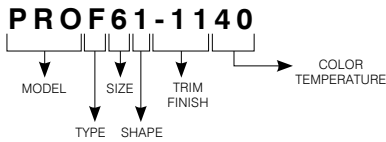

PROF61

6" Profilux Series

Complete Unit: LED Square Downlight Trim including the Junction Box and Driver

SPECIFICATIONS (CON'T)

CEILING CUTOUT	6-1/4" (159 mm) x 6-1/4" (159 mm) MIN 6-3/16" (157 mm) x 6-3/16" (157 mm) / MAX 7" (178 mm) x 7" (178 mm)
JUNCTION BOX	Junction box with independent auxiliary connection and keyholes for fixing to the structure. Includes driver with factory assembled triple push-in connectors. Also provided with 1 complimentary 1/2" (13 mm) strain relief connector for non-metallic sheathed cable as well as 2 screws and anchors for fixation.
DIMMING	Compatible with Electronic Low Voltage (ELV) and Incandescent (TRIAC) dimmers. We invite you to consult frequently our Web site to find our suggested compatible dimmers list: www.contrastlighting.com
OPTION	6' (2 m) and 20' (6 m) cables (see ordering code)
CERTIFICATION	• Certified ETL for wet locations and insulated ceilings (type IC) • Certified ASTM E283 Air Tight • Certified Energy Star®
WARRANTY	5-year warranty

CODIFICATION EXAMPLE

ORDERING CODES

MODEL	TYPE	SIZE	SHAPE	TRIM FINISHES	COLOR TEMPERATURES
PRO	F	6	1		
PRO Profilux	F Downlight	6 6 inches	1 Square	-11 Matte White -12BR Brushed Nickel	30 3,000K 40 4,000K

CABLES OPTION

Code: **PRO-CBL6** (6' (2 m))
PRO-CBL20 (20' (6 m))

CONTRASTE

1009, rue du Parc Industriel
Lévis (Québec) G6Z 1C5 Canada
Tel.: 1-888-839-4624
Fax.: 1-877-839-7057
contrastlighting.com
info@contrastlighting.com

© 2017 Contrast Lighting M.L. Inc.
All rights reserved

Contrast Lighting M.L. Inc. reserves the right to make changes in specifications and/or to discontinue any product at any time without notice or obligation and will not be liable for any consequences resulting from the use of this publication.