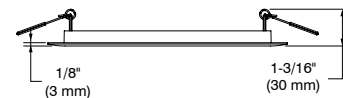

Recessed ultra-thin Air Tight LED trim for insulated ceiling and suitable for wet locations. The thin profile with spring clips allows for quick and easy installation. Ideal for confined spaces.

SPECIFICATIONS

COLOR TEMPERATURES	3,000K and 4,000K
CRI	80+
LED MODULE	Epistar 2835
VOLTAGE	120 VAC
POWER	12 Watts
POWER FACTOR	>85%
LUMEN OUTPUT	Up to 1,050 lumens, 87 lm/W
LIFESPAN	L70 @ 50,000 hours
TRIM	Thin profile 1-3/16" (30 mm) Matte White (-11) or Brushed Nickel (-12BR) available. Packaged with a plastic protection film on the bottom face to ensure ease of installation.
BEAM	Very Wide Flood → 110°
WIRE TYPE	FT4
MOUNTING	The space required beyond ceiling material is 1-1/2" (38 mm). The maximal thickness of the ceiling is 1" (25 mm). Beyond this thickness, springs will apply less pressure between the trim and the ceiling. The base of the trim will thus have some difficulty to sit flush with the ceiling.