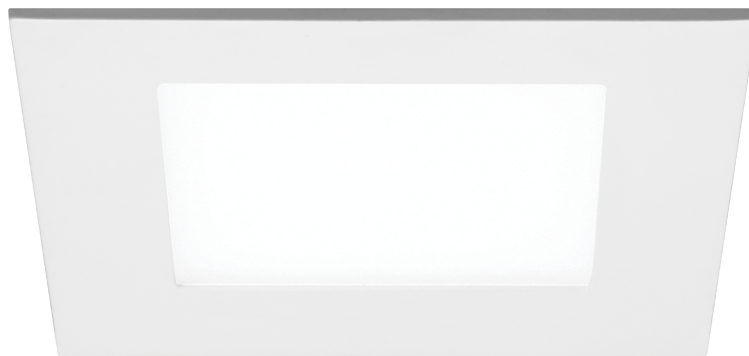

PROF61

6" Profilux Series

Complete Unit: LED Square Downlight Trim including the Junction Box and Driver

Project _____

Notes _____

Fixture Type _____

Date _____

PROF61-11xx (illustrated)

Recessed ultra-thin Air Tight LED trim for insulated ceiling and suitable for wet locations. The thin profile with spring clips allows for quick and easy installation. Ideal for confined spaces.

SPECIFICATIONS

COLOR TEMPERATURES	3,000K and 4,000K
CRI	80+
LED MODULE	Epistar 2835
VOLTAGE	120 VAC
POWER	12 Watts
POWER FACTOR	>85%
LUMEN OUTPUT	Up to 1,050 lumens, 87 lm/W
LIFESPAN	L70 @ 50,000 hours
TRIM	Thin profile 1-3/16" (30 mm) Matte White (-11) or Brushed Nickel (-12BR) available. Packaged with a plastic protection film on the bottom face to ensure ease of installation.
BEAM	Very Wide Flood → 110°
WIRE TYPE	FT4
MOUNTING	The space required beyond ceiling material is 1-1/2" (38 mm). The maximal thickness of the ceiling is 1" (25 mm). Beyond this thickness, springs will apply less pressure between the trim and the ceiling. The base of the trim will thus have some difficulty to sit flush with the ceiling.