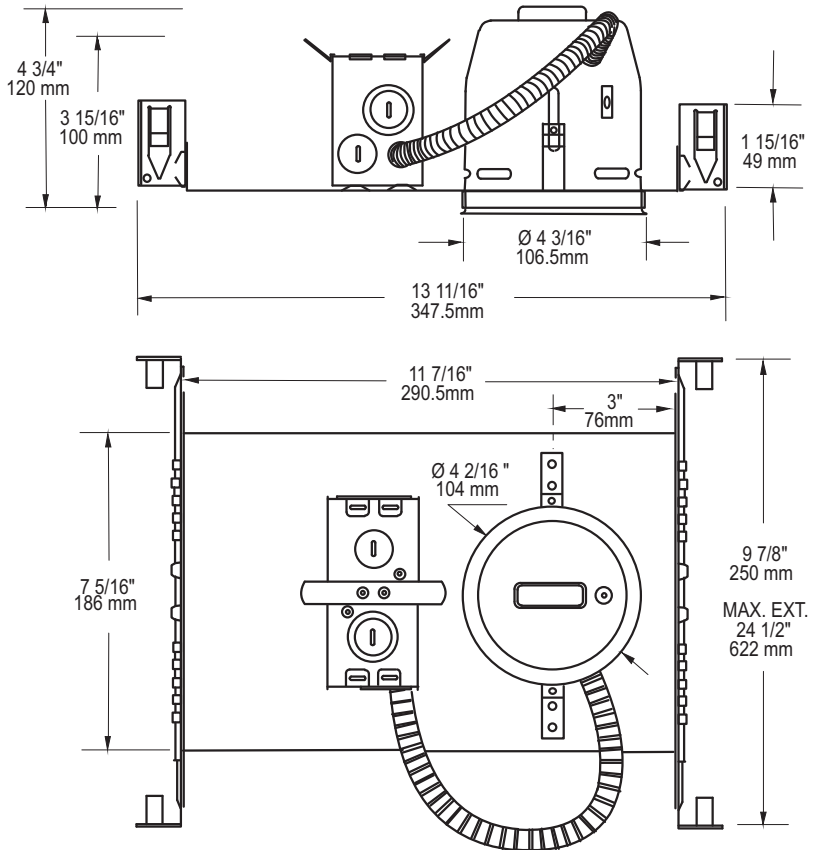

"NON-IC" TYPE HOUSING

NW7000E 120/12V

	yes
VOLTAGE	120 VOLTS
	12 V 50W max.
	
	
	Electronic Transformer
	120V / 12V
	T°C 120°C No 031
Double top	
UL number :	E 174023
E Electronic	M Magnetic
C Short	L Long
FINITIONS DISPONIBLES :	
T7024, T7025	

 **OD Cut : 4 1/4" (107 mm)**

NOTES:
 For ceiling without insulation
 Below ceiling access
 Magnetic transformer available in 277/12V and 347/12V

PROJECT

Your Project: _____

Representative: _____