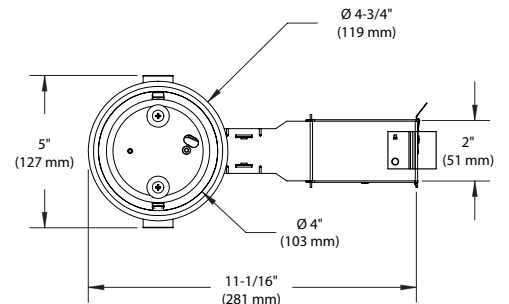

### SPECIFICATIONS

HOUSING DETAILS	18 gauge 0.051" (1.3 mm) thickness galvanized steel. Approved for use in insulated ceilings in direct contact with the insulation material (except polyurethane). Air Tight. Flexible wire channel bracket made of 20 gauge steel, bending up to 45° vertically for ease of installation in confined spaces. Junction box can support up to 10 – 14 gauge wires or 8 – 12 gauge wires. Below-ceiling accessible.			
MOUNTING	<b>Cutout diameter: Ø 4-1/4" (108 mm)</b> Can fit in ceilings up to 7/8" (22 mm) thick. Requires a 6" (152 mm) clearance beyond the ceiling level. Hook for ease of installation and a perfect fit to ceiling. No light leakage.			
LAMP	<b>MR16 LED GU 5.3 11.5W MAX</b>			
VOLTAGE	120 Volts			
TRANSFORMER	Electronic Transformer Hatch A/C LED, 15W 120V/12V (RS12-15M-LED) Dedicated to LED Lamps			
DIMMING	During Product Development Contrast tested some dimmers that you will find by consulting regularly the dimmer compatibility list on our website at ( <a href="http://www.contrastlighting.com">www.contrastlighting.com</a> ).  Constant progresses in LED lamps and dimmers technologies may offer change in compatibility options that you will find by consulting frequently the lamp manufacturer compatibility list.			
COMPATIBLE TRIMS	R2000	R2051	R2450VT	S2100
	R2000DG	R2100	S2000	S2100R
	R2000V	R2100VT	S2000R	T2000
	R2020	R2120		
THERMAL PROTECTION	TC 194°F (90°C)			
CERTIFICATION	<ul style="list-style-type: none"> <li>cULus <b>E343977</b> for damp locations</li> <li>Certified Air Tight ASTM E283</li> </ul>			
WARRANTY	5 years on socket and 3 years on electronic transformer.			