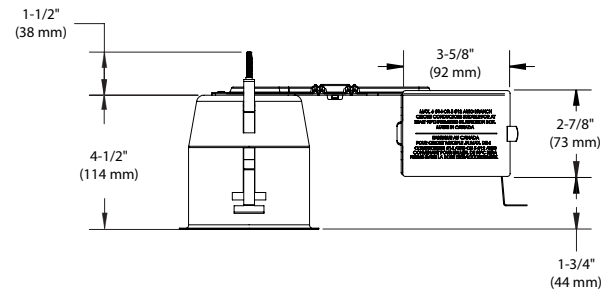

### SPECIFICATIONS

HOUSING DETAILS	18 gauge 0.051" (1.3 mm) thickness galvanized steel. Approved for use in insulated ceilings in direct contact with the insulation material (except polyurethane). Air Tight. Flexible wire channel bracket made of 20 gauge steel, bending up to 45° vertically for ease of installation in confined spaces. Junction box can support up to 10 – 14 gauge wires or 8 – 12 gauge wires. Below-ceiling accessible.			
MOUNTING	<b>Cutout diameter: Ø 4-1/4" (108 mm)</b> Can fit in ceilings up to 7/8" (22 mm) thick. Requires a 6" (152 mm) clearance beyond the ceiling level. Hook for ease of installation and a perfect fit to ceiling. No light leakage.			
LAMP	<b>MR16 LED GU 5.3 11.5W MAX</b>			
VOLTAGE	120 Volts			
TRANSFORMER	Electronic Transformer Hatch A/C LED, 15W 120V/12V (RS12-15M-LED) Dedicated to LED Lamps			
DIMMING	During Product Development Contrast tested some dimmers that you will find by consulting regularly the dimmer compatibility list on our website at ( <a href="http://www.contrastlighting.com">www.contrastlighting.com</a> ).  Constant progresses in LED lamps and dimmers technologies may offer change in compatibility options that you will find by consulting frequently the lamp manufacturer compatibility list.			
COMPATIBLE TRIMS	R2000	R2051	R2450VT	S2100
	R2000DG	R2100	S2000	S2100R
	R2000V	R2100VT	S2000R	T2000
	R2020	R2120		
THERMAL PROTECTION	TC 194°F (90°C)			
CERTIFICATION	<ul style="list-style-type: none"> <li>cULus <b>E343977</b> for damp locations</li> <li>Certified Air Tight ASTM E283</li> </ul>			
WARRANTY	5 years on socket and 3 years on electronic transformer.			