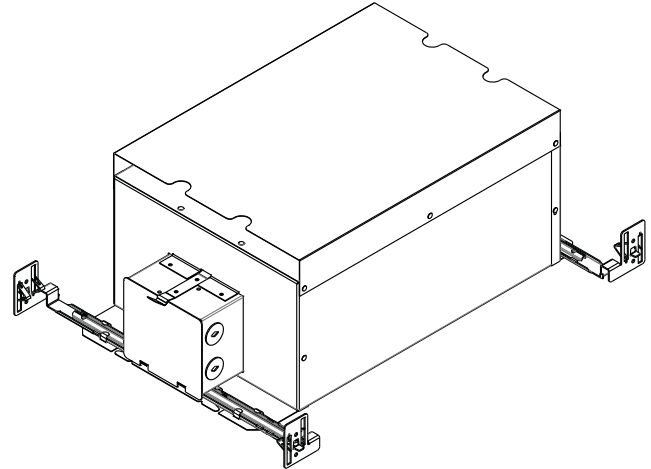

## INSULATED CEILING HOUSING WITHOUT CONVERTER

	YES
	50W MAX
	ISMR3000T : 120 VOLTS (CAN & USA)
	T°C 120°C No 031
	3 3/4" (96mm)
	E174023
	<b>Overall Dimensions :</b> Length : 19 3/8" (492mm) Width : 10" (254mm) Height : 7 1/8" (181mm)