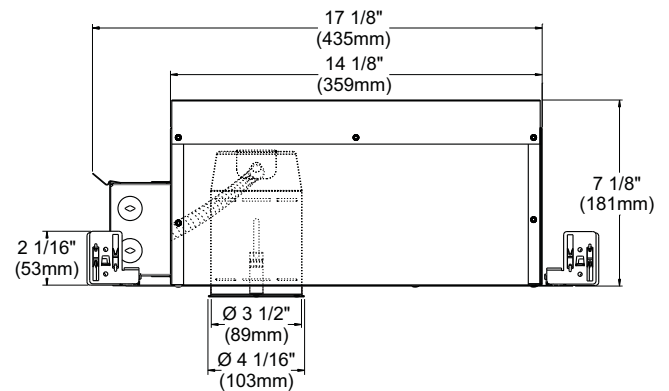

## INSULATED CEILING HOUSING WITHOUT CONVERTER

	YES
	50W MAX
	ISMR3000T : 120 VOLTS (CAN & USA)
	T°C 120°C No 031
	3 3/4" (96mm)
	E174023
	<b>Overall Dimensions :</b> Length : 19 3/8" (492mm) Width : 10" (254mm) Height : 7 1/8" (181mm)