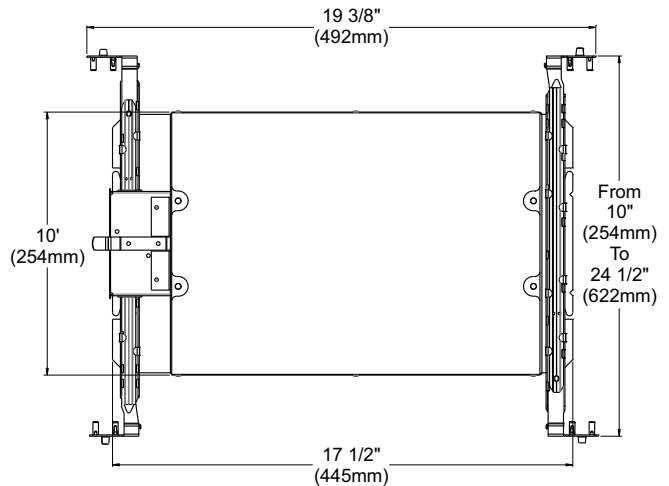

## INSULATED CEILING HOUSING WITHOUT CONVERTER

	YES
	50W MAX
	ISMR3000T : 120 VOLTS (CAN & USA)
	T°C 120°C No 031
	3 3/4" (96mm)
	E174023
	<b>Overall Dimensions :</b> Length : 19 3/8" (492mm) Width : 10" (254mm) Height : 7 1/8" (181mm)