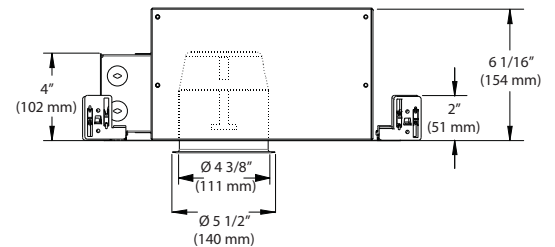

ORDERING CODE for Housing

Example: **ISGU2575-BK**

MODEL	REFLECTOR/BAFFLE	
ISGU2575		
ISGU2575	Specular Reflector	Phenolic Baffle
	BK Black	-01 White
	CH Champagne	-02 Black
	CL Clear