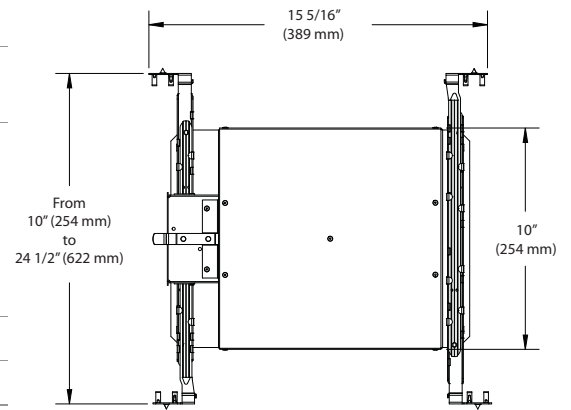

ISGU2575

4 3/8" GU24 SERIES

Project	
Notes	
Fixture Type	
Date	

White painted Insulated Housing

SPECIFICATIONS

HOUSING DETAILS	Galvanized steel of 0,051" (1,3 mm) thickness. Below-ceiling accessible.
MOUNTING	Perfect fit into ceiling. No light leak. Hooks PAT#CAN.2.088.648 and #USA. 5.377.088 Fit into up to 7/8" (22 mm) ceiling thickness. Ceiling cutout: 4 5/8" (117 mm)
TRIMS AND ACCESSORIES COMPATIBLES	BAFRE2575 (baffle) (-01 White/ -02 Black) C2575 (collar) (All standard finishes are available) REFRE2575 (reflector) (-BK Black / -CH Champagne / -CL Clear) *The C2575 collar requires BAFRE2575 deflector or reflector REFRE2575 to be fixed.
COMPATIBLE LAMP	Fluorescent compact 23W GU24
OPTIONS	California Title 24 For product that meets California Title 24 energy code requirements, add " W " to code: ISCA2575 W Chicago Plenum For product that meets Chicago Plenum requirements, add " P " to code: ISCA2575 P
VOLTAGE	120-277 Volts (CAN & É.-U.)
CERTIFICATION	cULus Listed for damp location. E175084

ORDERING CODE for Housing

Example: **ISGU2575-BK**

MODEL	REFLECTOR/BAFFLE	
ISGU2575		
ISGU2575	Specular Reflector	Phenolic Baffle
	BK Black	-01 White
	CH Champagne	-02 Black
	CL Clear	

ORDERING CODE for Trim Collar