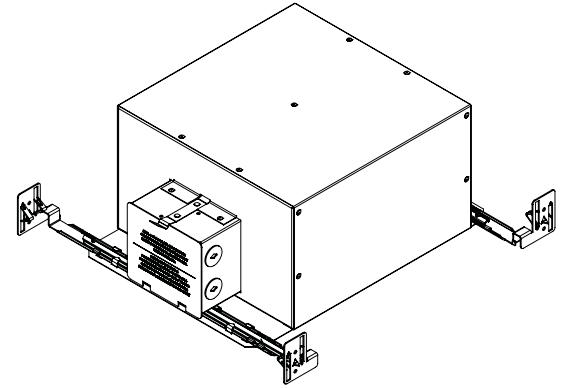

ISGU2575

4 3/8" GU24 SERIES

Project	
Notes	
Fixture Type	
Date	

White painted Insulated Housing

SPECIFICATIONS

HOUSING DETAILS	Galvanized steel of 0,051" (1,3 mm) thickness. Below-ceiling accessible.
MOUNTING	Perfect fit into ceiling. No light leak. Hooks PAT#CAN.2.088.648 and #USA. 5.377.088 Fit into up to 7/8" (22 mm) ceiling thickness. Ceiling cutout: 4 5/8" (117 mm)
TRIMS AND ACCESSORIES COMPATIBLES	BAFRE2575 (baffle) (-01 White/ -02 Black) C2575 (collar) (All standard finishes are available) REFRE2575 (reflector) (-BK Black / -CH Champagne / -CL Clear) *The C2575 collar requires BAFRE2575 deflector or reflector REFRE2575 to be fixed.
COMPATIBLE LAMP	Fluorescent compact 23W GU24
OPTIONS	California Title 24 For product that meets California Title 24 energy code requirements, add " W " to code: ISCA2575 W Chicago Plenum For product that meets Chicago Plenum requirements, add " P " to code: ISCA2575 P
VOLTAGE	120-277 Volts (CAN & É.-U.)
CERTIFICATION	cULus Listed for damp location. E175084

ORDERING CODE for Housing

Example: **ISGU2575-BK**

MODEL	REFLECTOR/BAFFLE	
ISGU2575		
ISGU2575	Specular Reflector	Phenolic Baffle
	BK Black	-01 White
	CH Champagne	-02 Black
	CL Clear	

ORDERING CODE for Trim Collar