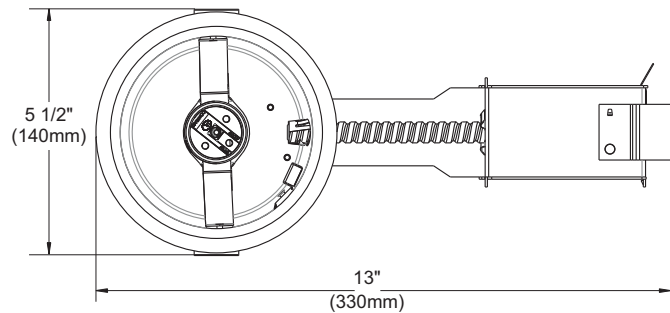

SPECIFICATION SHEET

4 3/8" PAR30 SERIES

CA2675

REMODEL HOUSING WITH DIRECTIONAL SYSTEM FOR PAR30 LAMP

	YES
Damp Location	
	PAR30 75W MAX
PAR	
	120 VOLTS (CAN & USA.)
Voltage	
	T°C 100°C No 027
Thermal Protector	
	4 5/8" (117mm)
OD Cut	
	E174023
UL LISTED	
	Overall Dimensions : Length : 13" (330mm) Width : 5 1/2" (140mm) Height : 6" (152mm)
Dimensions	

COMPATIBLE TRIMS

75W PAR30

B2675

Directional system
Front view

Directional system
Side view

TECHNICAL SPECIFICATIONS

0,051" (1,3mm) thickness Galvanized Steel.
Below-ceiling accessible.
Hooks PAT#CAN 2,088,648 and #USA 5,377,088.
Takes up to 7/8" thick ceiling.
Perfect fit into ceiling.
No light leak.