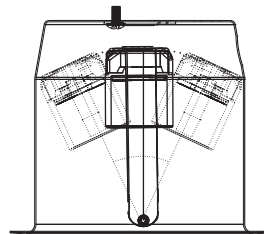

SPECIFICATION SHEET

4 3/8" PAR30 SERIES

CA2675

REMODEL HOUSING WITH DIRECTIONAL SYSTEM FOR PAR30 LAMP

	YES
Damp Location	
	PAR30 75W MAX
PAR	
	120 VOLTS (CAN & USA.)
Voltage	
	T°C 100°C No 027
Thermal Protector	
	4 5/8" (117mm)
OD Cut	
	E174023
UL LISTED	
	Overall Dimensions : Length : 13" (330mm) Width : 5 1/2" (140mm) Height : 6" (152mm)
Dimensions	

COMPATIBLE TRIMS

75W PAR30

B2675

Directional system
Front view

Directional system
Side view

TECHNICAL SPECIFICATIONS

0,051" (1,3mm) thickness Galvanized Steel.
Below-ceiling accessible.
Hooks PAT#CAN 2,088,648 and #USA 5,377,088.
Takes up to 7/8" thick ceiling.
Perfect fit into ceiling.
No light leak.