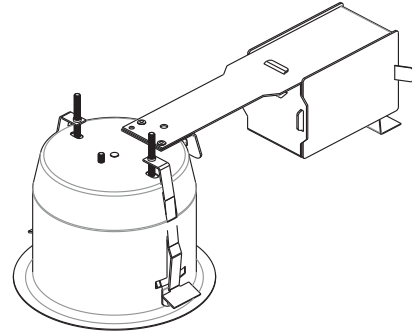

SPECIFICATION SHEET

4 3/8" PAR30 SERIES

CA2675

REMODEL HOUSING WITH DIRECTIONAL SYSTEM FOR PAR30 LAMP

	YES
Damp Location	
	PAR30 75W MAX
PAR	
	120 VOLTS (CAN & USA.)
Voltage	
	T°C 100°C No 027
Thermal Protector	
	4 5/8" (117mm)
OD Cut	
	E174023
UL LISTED	
	Overall Dimensions : Length : 13" (330mm) Width : 5 1/2" (140mm) Height : 6" (152mm)
Dimensions	

COMPATIBLE TRIMS

75W PAR30

B2675

Directional system
Front view

Directional system
Side view

TECHNICAL SPECIFICATIONS

0,051" (1,3mm) thickness Galvanized Steel.
Below-ceiling accessible.
Hooks PAT#CAN 2,088,648 and #USA 5,377,088.
Takes up to 7/8" thick ceiling.
Perfect fit into ceiling.
No light leak.