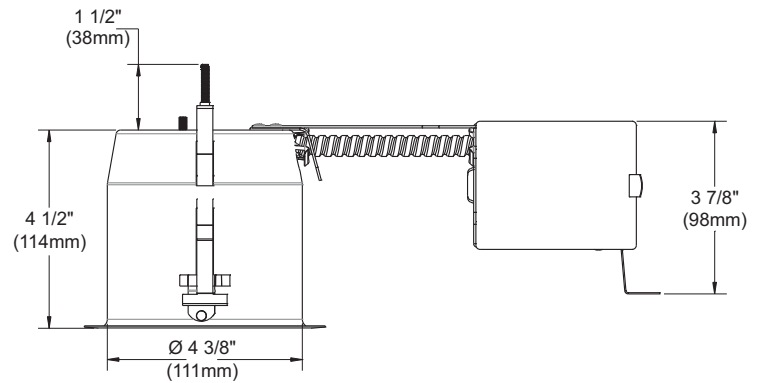

SPECIFICATION SHEET

4 3/8" PAR30 SERIES

CA2675

REMODEL HOUSING WITH DIRECTIONAL SYSTEM FOR PAR30 LAMP

	YES
Damp Location	
	PAR30 75W MAX
PAR	
	120 VOLTS (CAN & USA.)
Voltage	
	T°C 100°C No 027
Thermal Protector	
	4 5/8" (117mm)
OD Cut	
	E174023
UL LISTED	
	Overall Dimensions : Length : 13" (330mm) Width : 5 1/2" (140mm) Height : 6" (152mm)
Dimensions	

COMPATIBLE TRIMS

75W PAR30

B2675

Directional system
Front view

Directional system
Side view

TECHNICAL SPECIFICATIONS

0,051" (1,3mm) thickness Galvanized Steel.
Below-ceiling accessible.
Hooks PAT#CAN 2,088,648 and #USA 5,377,088.
Takes up to 7/8" thick ceiling.
Perfect fit into ceiling.
No light leak.