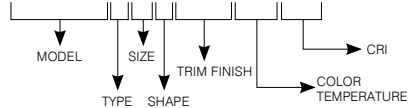

CODIFICATION EXAMPLE

ALUXF60-013080

ORDERING CODES

MODEL	TYPE	SIZE	SHAPE	TRIM FINISH	COLOR TEMPERATURES
ALUX	F	6	0	-01	
ALUX A-lux	F Fixed	6 6 inches	0 Round	-01 White	2780 2,700K (80+ CRI) — 1,050 lm 3080 3,000K (80+ CRI) — 1,100 lm 4080 4,000K (80+ CRI) — 1,150 lm