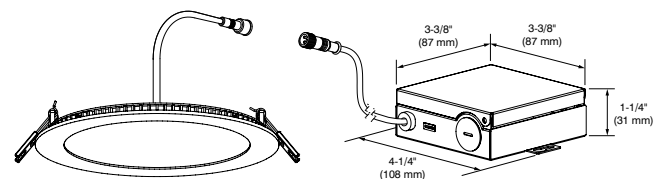

SPECIFICATIONS

LED	<p>LED Module Epistar 2835 L70 @ 50,000 hours</p> <p>Color Temperature and lumens:</p> <p>2700K: 1,050 lm 3000K: 1,100 lm 4000K: 1,150 lm</p> <p>CRI: 80+ Power Factor: >85% Voltage: 120 VAC Power: 15 Watts</p>
CEILING CUTOUT	<p>ø 6-1/4" (160 mm) MIN ø 6-1/8" (156 mm) / MAX ø 6-1/2" (165 mm)</p>
BEAM	<p>Very Wide Flood → 110°</p>
OPERATING TEMPERATURE	<p>-20°C to 40°C</p>
CERTIFICATION	<ul style="list-style-type: none"> • Certified ETL for damp locations and insulated ceilings (type IC) • Certified ASTM E283 Air Tight • Certified Energy Star®
WARRANTY	<p>5-year warranty</p>