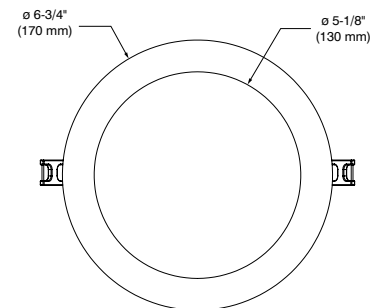

SPECIFICATIONS

LED	<p>LED Module Epistar 2835 L70 @ 50,000 hours</p> <p>Color Temperature and lumens:</p> <p>2700K: 1,050 lm 3000K: 1,100 lm 4000K: 1,150 lm</p> <p>CRI: 80+ Power Factor: >85% Voltage: 120 VAC Power: 15 Watts</p>
CEILING CUTOUT	<p>ø 6-1/4" (160 mm) MIN ø 6-1/8" (156 mm) / MAX ø 6-1/2" (165 mm)</p>
BEAM	<p>Very Wide Flood → 110°</p>
OPERATING TEMPERATURE	<p>-20°C to 40°C</p>
CERTIFICATION	<ul style="list-style-type: none"> • Certified ETL for damp locations and insulated ceilings (type IC) • Certified ASTM E283 Air Tight • Certified Energy Star®
WARRANTY	<p>5-year warranty</p>

SPECIFICATION SHEET

ALUXF60

6" A-lux Series

**Complete Unit: LED Round Downlight Trim
including the Junction Box and Driver**

SPECIFICATIONS (CON'T)

TRIM	Thin profile 1" (25 mm) White (-01) finish available
MOUNTING	The space required beyond ceiling material is 1-1/4" (32 mm). The maximal thickness of the ceiling is 1" (25 mm). Beyond this thickness, springs will apply less pressure between the trim and the ceiling. The base of the trim will thus have some difficulty to sit flush with the ceiling.
JUNCTION BOX	Junction box with independent auxiliary connection and keyholes for fixing to the structure. Includes driver with factory assembled triple push-in connectors.
DIMMING	Compatible with Electronic Low Voltage (ELV) and Incandescent (TRIAC) dimmers. We invite you to consult frequently our Web site to find our suggested compatible dimmers list: www.contrastlighting.com

CODIFICATION EXAMPLE

ALUXF60-013080

ORDERING CODES

MODEL	TYPE	SIZE	SHAPE	TRIM FINISH	COLOR TEMPERATURES
ALUX	F	6	0	-01	
ALUX A-lux	F Fixed	6 6 inches	0 Round	-01 White	2780 2,700K (80+ CRI) — 1,050 lm 3080 3,000K (80+ CRI) — 1,100 lm 4080 4,000K (80+ CRI) — 1,150 lm