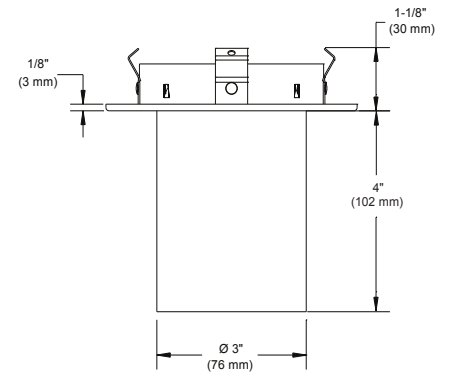

CONTRASTE

2018-10
Revision 2

PRINTED IN CANADA

1009, rue du Parc Industriel
Lévis (Québec) G6Z 1C5 Canada
Tel.: 1-888-839-4624
Fax.: 1-877-839-7057
contrastelighting.com
info@contrastelighting.com

© 2018 Contraste Lighting M.L. Inc.
All rights reserved

Contrast Lighting M.L. Inc. reserves the right to make changes in specifications and/or to discontinue any product at any time without notice or obligation and will not be liable for any consequences resulting from the use of this publication.