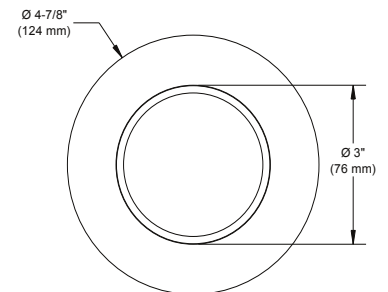

CONTRASTE

2018-10
Revision 2

PRINTED IN CANADA

1009, rue du Parc Industriel
Lévis (Québec) G6Z 1C5 Canada
Tel.: 1-888-839-4624
Fax.: 1-877-839-7057
contrastelighting.com
info@contrastelighting.com

© 2018 Contraste Lighting M.L. Inc.
All rights reserved

Contrast Lighting M.L. Inc. reserves the right to make changes in specifications and/or to discontinue any product at any time without notice or obligation and will not be liable for any consequences resulting from the use of this publication.