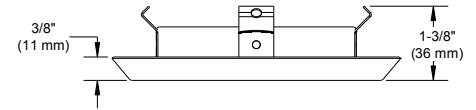

A2400S

4" Series

Beveled Shower Trim

SPECIFICATIONS

TRIM	Powder coated paint or plated die-formed steel. Different finishes available. Painted finishes available with Marine Grade option.	
LAMPS (maximum wattage)	PAR20 LED 10W	COMPACT FLUORESCENT 13W, 18W or 26W PAR20 35-50W
	If you want to use the dimming option and you use a PAR20 LED lamp, please refer to the lamp manufacturer compatibility list.	
	Using LED lamps in shower trims may result in its lifespan decrease. Contrast Lighting cannot be held responsible for LED lamps lifespan lost when used in totally enclosed spaces.	
LENS	Standard: Frosted lens	
	Available: Clear convex lens (1) To order, place the lens code after the trim code, before the "S": A2401S-01.	
CEILING CUTOUT	Ø 4-1/4" (108 mm)	
CERTIFICATION	- cULus E343977 for wet locations (for PAR20 LED lamps) - cULus E174023 for wet locations (for PAR20 halogen lamps) - cULus E175084 for wet locations (for Compact Fluorescent lamps)	
WARRANTY	1 year for standard finishes, 2 years on "Marine Grade" finishes.	

Project _____

Notes _____

Fixture Type _____

Date _____

COMPATIBLE HOUSINGS

	IC Air Tight Remodel Housing	IC Air Tight New Construction Housing
LED	PAR20 LED 10W CA2000-LED	PAR20 LED 10W NW2000CA-LED

	Remodel Housing	New Construction Housing	Insulated Housing
HALOGENS	PAR20 50W CA2000	PAR20 50W NW2000CA	PAR20 35W ISCA2000
FLUORESCENT	CFL 13W F2000L	CFL 18W NWF2000LU18	CFL 13W ISF2000L ISF2000LF
	CFL 18W F2000LU18	CFL 26W NWF2000LU26	CFL 18W ISF2000LU18
	CFL 26W F2000LU26