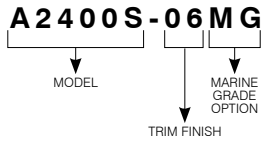

A2400S

4" Series

CODIFICATION EXAMPLE

ORDERING CODE

MODEL	LENS	TRIM FINISH	MARINE GRADE
A2400S	Standard: Frosted	-01 White	MG (optional)
A2401S	Clear convex	-02 Black	May be applied on finishes:
		-03 Gold Plated 24K	-01, -02, -05, -06, -11 and -15
		-04 Chrome	
		-04BR Brushed Chrome	
		-05 Architectural Bronze	
		-06 Antique Copper	
		-11 Matte White	
		-12BR Brushed Nickel	
		-13 Satin Nickel	
		-15 Metallic Grey	
		-17 Antique Nickel	

MARINE GRADE - Unless otherwise indicated, trims are for interior, cold and exterior locations where fixtures are not subject to direct rain or snow exposure as in soffits. MARINE GRADE treatment is recommended for exterior, shower and high salinity environment.