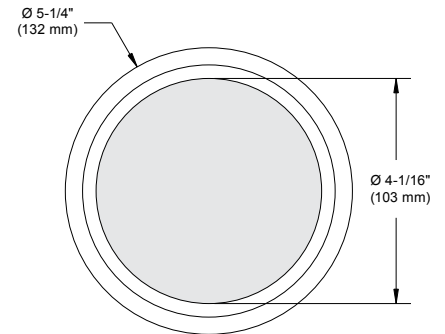

COMPATIBLE HOUSINGS

	IC Air Tight Remodel Housing	IC Air Tight New Construction Housing
LED	PAR20 LED 10W CA2000-LED	PAR20 LED 10W NW2000CA-LED

	Remodel Housing	New Construction Housing	Insulated Housing
HALOGENS	PAR20 50W CA2000	PAR20 50W NW2000CA	PAR20 35W ISCA2000
FLUORESCENT	CFL 13W F2000L	CFL 18W NWF2000LU18	CFL 13W ISF2000L ISF2000LF
	CFL 18W F2000LU18	CFL 26W NWF2000LU26	CFL 18W ISF2000LU18
	CFL 26W F2000LU26