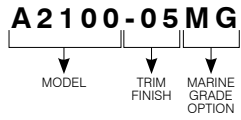

A2100

4" Series

CODIFICATION EXAMPLE

ORDERING CODES

MODEL	TRIM FINISHES	REFLECTORS	MARINE GRADE
A2100			
A2100	-01 White -02 Black -03 24K Gold Plated -04 Chrome -04BR Brushed Chrome -05 Architectural Bronze -06 Antique Copper -11 Matte White -12BR Brushed Nickel -13 Satin Nickel -15 Metallic Grey	- Standard: Black - W White reflector is available with white trim. - W Matte white reflector is available with matte white trim.	- MG (optional) - May be applied on finishes: -01, -02, -05, -06, -11 and -15.

MARINE GRADE

2-year warranty on finish

This option increases the painted finishes resistance by reducing and delaying apparition and propagation of oxidation (ex: rust and others).

MARINE GRADE treatment is recommended for damp to wet locations.

Unless otherwise indicated, trims are for interior use. Also suitable for cold and exterior locations, as in soffits, where fixtures are not subject to direct rain or snow exposure.

WARNING – This option is not suitable for salt environments and/or highly corrosive areas such as soffits in coastal regions and natatoriums. Such usage would void warranty on the product.

CONTRASTE

2018-01
Revision 1

PRINTED IN CANADA

1009, rue du Parc Industriel
Lévis (Québec) G6Z 1C5 Canada
Tel.: 1-888-839-4624
Fax.: 1-877-839-7057
contrastelighting.com
info@contrastelighting.com

© 2018 Contraste Lighting M.L. Inc.
All rights reserved

Contrast Lighting M.L. Inc. reserves the right to make changes in specifications and/or to discontinue any product at any time without notice or obligation and will not be liable for any consequences resulting from the use of this publication.