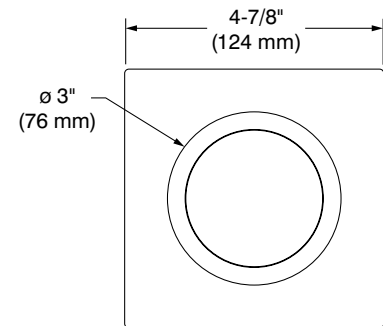

COMPATIBLE HOUSINGS

	IC Air Tight Remodel Housing	IC Air Tight New Construction Housing	
LED	PAR20 LED 10W CA2000-LED	PAR20 LED 10W NW2000CA-LED	
HALOGENS	Remodel Housing PAR20 50W CA2000U	New Construction Housing PAR20 50W NW2000CAU	Insulated Housing PAR20 50W ISCA2000