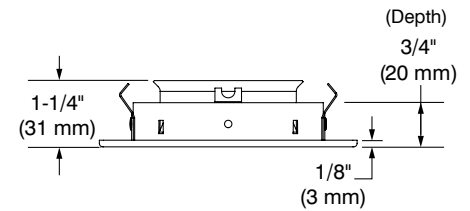

A2100

4" Series

Low Profile Regressed Square Trim

Project	
Notes	
Fixture Type	
Date	

SPECIFICATIONS

TRIM	Powder coat painted or plated die-formed steel. Different finishes available. Painted finishes available with Marine Grade option.
LAMPS (maximum wattage)	PAR20 LED 10W PAR20 50W If you want to use the dimming option and you use a PAR20 LED lamp, please refer regularly to the lamp manufacturer compatibility list.
REFLECTORS	Standard: painted Black. Painted White reflector is available with white trim (A2100-01W). Painted Matte White reflector is available with matte white trim (A2100-11W).
CEILING CUTOUT	ø 4-1/4" (108 mm)
CERTIFICATION	- cULus E343977 for damp locations (for PAR20 LED lamps) - cULus E174023 for damp locations (for PAR20 halogen lamps)
WARRANTY	1 year for standard finishes, 2 years on "Marine Grade" finishes.

COMPATIBLE HOUSINGS

	IC Air Tight Remodel Housing	IC Air Tight New Construction Housing	
LED	PAR20 LED 10W CA2000-LED	PAR20 LED 10W NW2000CA-LED	
HALOGENS	Remodel Housing PAR20 50W CA2000U	New Construction Housing PAR20 50W NW2000CAU	Insulated Housing PAR20 50W ISCA2000