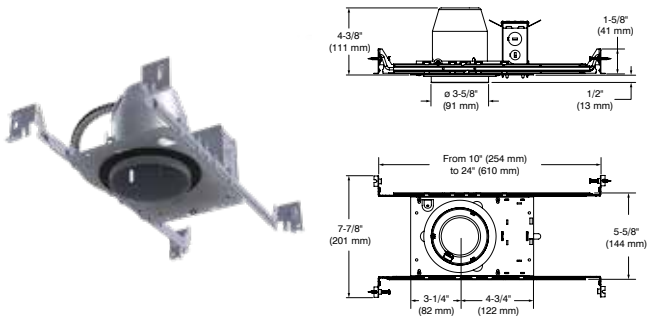

4"

XR40PAR-L

CUT OUT / TROU DE PERÇAGE

ø 4-1/4" (108 mm) / ø 4-1/4 po (108 mm)

Housings-NEW CONSTRUCTION / Boîtiers NOUVELLE CONSTRUCTION

3-1/2"

XN35GU10-L

CUT OUT / TROU DE PERÇAGE

ø 3-3/4" (96 mm) / ø 3-3/4 po (96 mm)

4"

XN40PAR-L

CUT OUT / TROU DE PERÇAGE

ø 4-1/4" (108 mm) / ø 4-1/4 po (108 mm)

Housings-FOR INSULATED CEILINGS / Boîtiers ISOLÉ

3-1/2"

XIC35GU10-L