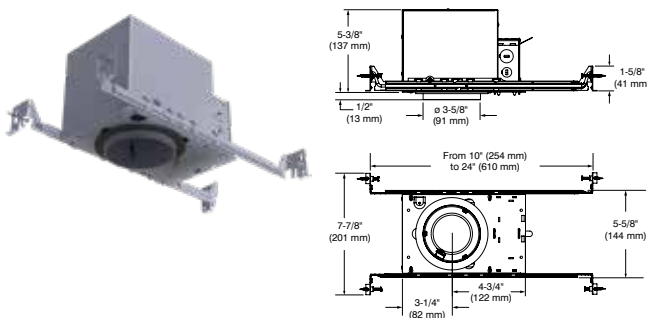

ø 3-3/4" (96 mm) / ø 3-3/4 po (96 mm)

4"

XN40PAR-L

CUT OUT / TROU DE PERÇAGE

ø 4-1/4" (108 mm) / ø 4-1/4 po (108 mm)

Housings-FOR INSULATED CEILINGS / Boîtiers ISOLÉ

3-1/2"

XIC35GU10-L