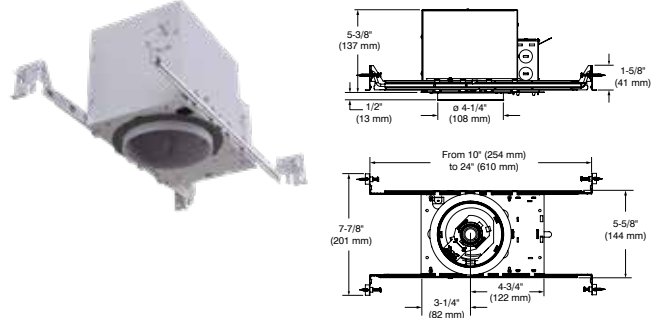

CUT OUT / TROU DE PERÇAGE

ø 4-1/4" (108 mm) / ø 4-1/4 po (108 mm)