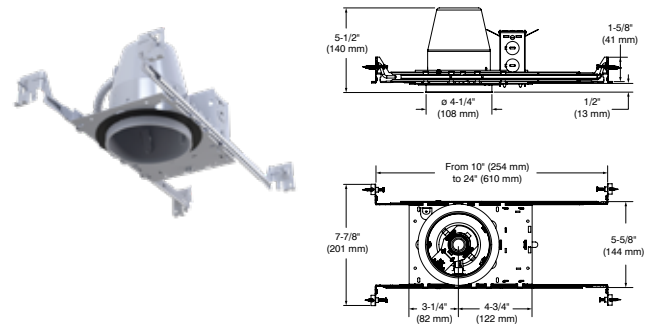

CUT OUT / TROU DE PERÇAGE

ø 3-3/4" (96 mm) / ø 3-3/4 po (96 mm)

4"

XN40PAR-L

CUT OUT / TROU DE PERÇAGE

ø 4-1/4" (108 mm) / ø 4-1/4 po (108 mm)