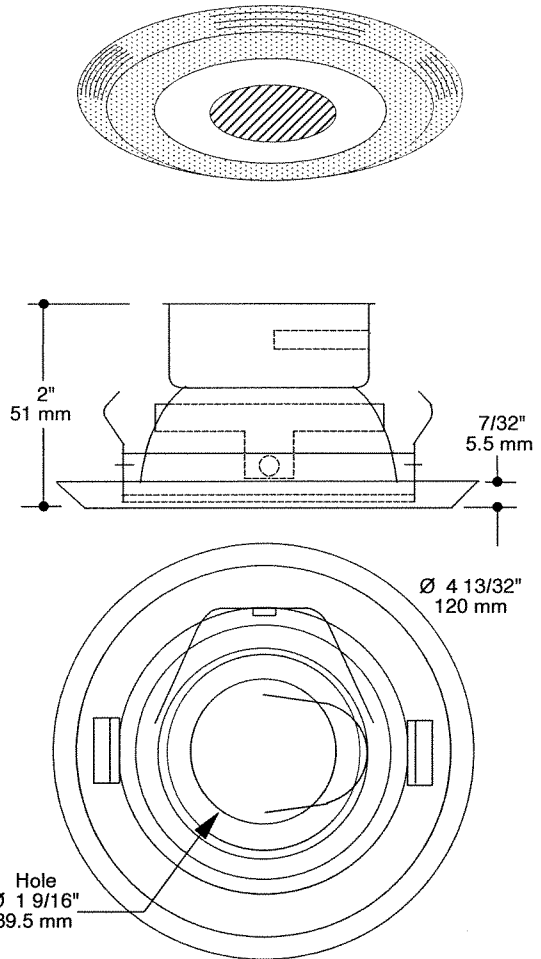

SPECIFICATION SHEET

3 1/2" LOW VOLTAGE MR16

T3600- BEVELED PINHOLE DOWNLIGHT

PROJECT No:
_____

- _____
- _____
- **yes**
- **MR16**
- _____
- _____
- _____
- _____
- **NW3000CM / NW3000LM**
- **IT3000LM / IT3000LE**
- _____
- **ISMR3000E20 / ISMR3000M20**
  ISMR3000M37 / ISMR3000M

E Electronic **M** Magnetic **C** Short **L** Long

NOTES:
UNLESS OTHERWISE INDICATED,
ALL TRIMS SERIES ARE FOR INTERIOR USE ONLY.

THE BLACK POTS ARE OPTIONAL

TRIM FINISH

01- WHITE	07- ANTIQUE BRASS PLATED
02- BLACK	08- ANTIQUE SILVER PLATED
03- 24K GOLD PLATED	09- MAHOGANY
04- CHROME PLATED	11- MATTE WHITE
04BR- BRUSHED CHROME PLATED	12BR- BRUSHED NICKEL PLATED
05- ARCHITECTURAL BRONZE	13- SATIN NICKEL PLATED
06- ANTIQUE COPPER	14- ALMOND

PROJECT

Your Project: _____

_____

_____

Representative: _____