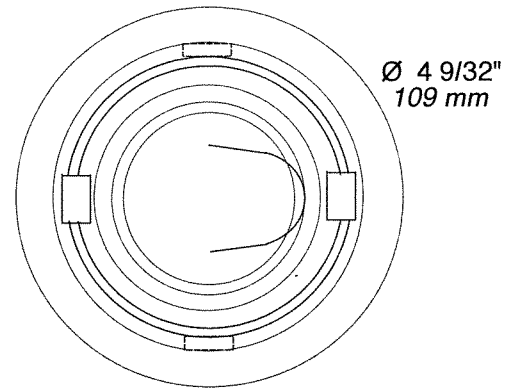

SPECIFICATION SHEET

3 1/2" LOW VOLTAGE MR16

PROJECT No:

**T3500D/SM - BEVELED DEEP
REGRESSED ADJUSTABLE**

-  26.5°
 -  yes
 -  MR16 20-50W
 -  _____
 -  _____
 -  _____
 -  NW3000CM / NW3000LM
 -  IT3000E / IT3000M
IT3000LE / IT3000LM
 -  ISMR3000E20 / ISMR3000M20
ISMR3000E35 / ISMR3000M35
ISMR3000M37 / ISMR3000M
- E** Electronic **M** Magnetic **C** Short **L** Long

NOTES:

**UNLESS OTHERWISE INDICATED,
ALL TRIMS SERIES ARE FOR INTERIOR USE ONLY.**

STANDARD REFLECTOR: BRUSHED ALUMINIUM

OPTIONS: Painted reflector finish
01 (White); -02 (Black);

Specular Reflector Finishes:
CL : Clear - BK : Black - CH : Champagne.
AZ : (Azur) RU: (Rubis) BO: (Burnt Orange)
IG: (Inca Gold) CB: (Cobalt Blue)