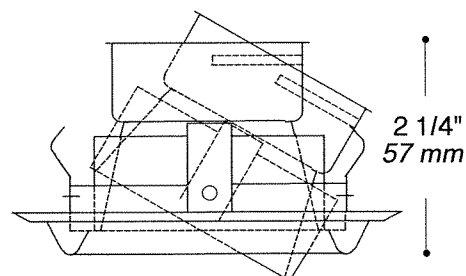

SPECIFICATION SHEET

3 1/2" LOW VOLTAGE MR16

PROJECT No:

**T3500D/SM - BEVELED DEEP
REGRESSED ADJUSTABLE**

-  26.5°
 -  yes
 -  MR16 20-50W
 -  _____
 -  _____
 -  _____
 -  NW3000CM / NW3000LM
 -  IT3000E / IT3000M
IT3000LE / IT3000LM
 -  ISMR3000E20 / ISMR3000M20
ISMR3000E35 / ISMR3000M35
ISMR3000M37 / ISMR3000M
- E** Electronic **M** Magnetic **C** Short **L** Long