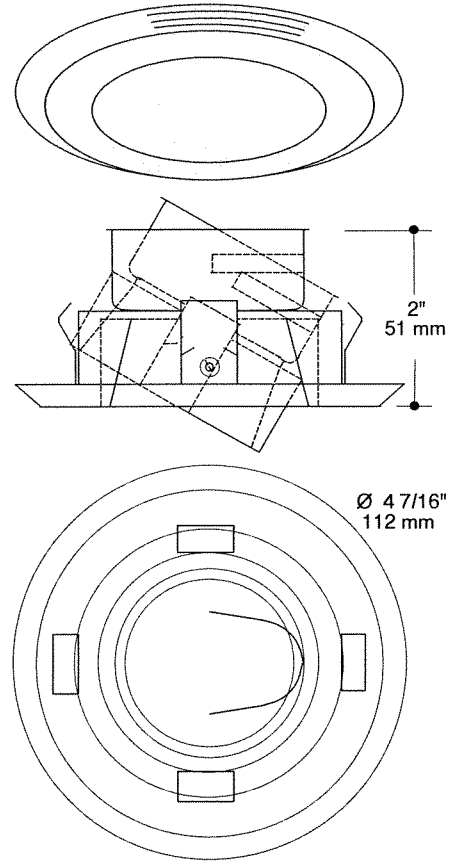

SPECIFICATION SHEET

3 1/2" LOW VOLTAGE MR16

PROJECT No:

**T3400D/SM - BEVELED DEEP
REGRESSED ADJUSTABLE**

-  **26.5°**

-  **yes**

-  **MR16 20-50W**

- 

**ISMR3000E20 / ISMR3000M20
ISMR3000E35 / ISMR3000M35
ISMR3000M37 / ISMR3000M**

E Electronic M Magnetic C Short L Long

NOTES:

**UNLESS OTHERWISE INDICATED,
ALL TRIMS SERIES ARE FOR INTERIOR USE ONLY.**

STANDARD REFLECTOR: BRUSHED ALUMINIUM