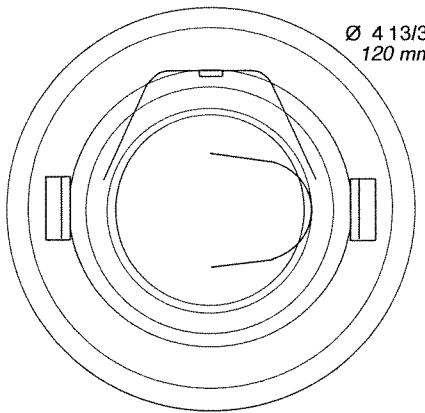

SPECIFICATION SHEET

3 1/2" LOW VOLTAGE MR16

PROJECT No:

T3400 - BEVELED DEEP REGRESSED DOWNLIGHT

-  _____
-  _____
-  _____
-  **MR16 20-50W**
-  _____
-  _____
-  _____
-  _____
-  _____
-  _____
-  _____

yes

MR16 20-50W

NW3000CM / NW3000LM

IT3000LM / IT3000LE

ISMR3000E20 / ISMR3000M20
ISMR3000E35 / ISMR3000M35
ISMR3000M37 / ISMR3000M

E Electronic **M** Magnetic **C** Short **L** Long

NOTES:
 UNLESS OTHERWISE INDICATED,
 ALL TRIMS SERIES ARE FOR INTERIOR USE ONLY.