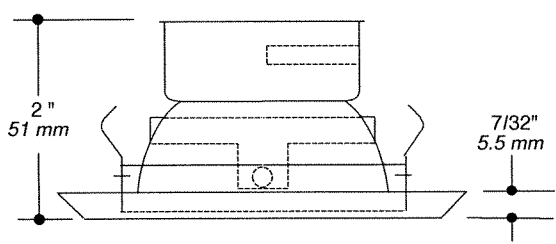

yes

MR16 20-50W

NW3000CM / NW3000LM

IT3000LM / IT3000LE

ISMR3000E20 / ISMR3000M20
ISMR3000E35 / ISMR3000M35
ISMR3000M37 / ISMR3000M

E Electronic **M** Magnetic **C** Short **L** Long

NOTES:
 UNLESS OTHERWISE INDICATED,
 ALL TRIMS SERIES ARE FOR INTERIOR USE ONLY.