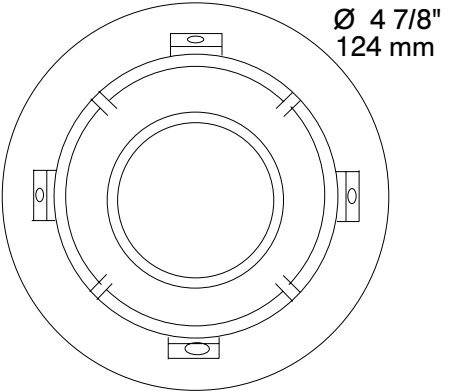

**SPECIFICATION SHEET**

4" LOW VOLTAGE MR16

**PROJECT No:**

\_\_\_\_\_

**R2030V/ST - REGRESSED DOWNLIGHT GLASS REFLECTOR**

	_____
	_____
	_____
	<b>yes</b>
	<b>MR16 20-50W</b>
	_____
	_____
	_____
	<b>NW2000LM / NW2000T</b>
	<b>IT2000E / IT2000M</b>
	<b>IT2000T</b>
	<b>ISMR2000E35 / ISMR2000M</b>
	<b>ISMR2000M35 / ISMR2000T</b>

**E** Electronic **M** Magnetic **C** Short **L** Long

NOTES:  
**UNLESS OTHERWISE INDICATED, ALL TRIMS SERIES ARE FOR INTERIOR USE ONLY.**  
 Glass reflector finish  
 R2000V Natural  
 R2010V Blue  
 R2030V Green