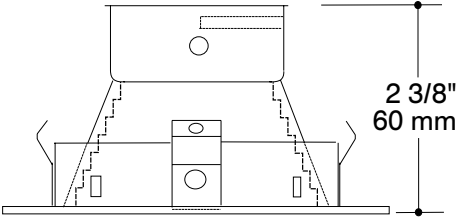

**SPECIFICATION SHEET**

4" LOW VOLTAGE MR16

**PROJECT No:**

\_\_\_\_\_

**R2030V/ST - REGRESSED DOWNLIGHT GLASS REFLECTOR**

	_____
	_____
	_____
	<b>yes</b>
	<b>MR16 20-50W</b>
	_____
	_____
	_____
	<b>NW2000LM / NW2000T</b>
	<b>IT2000E / IT2000M</b>
	<b>IT2000T</b>
	<b>ISMR2000E35 / ISMR2000M</b>
	<b>ISMR2000M35 / ISMR2000T</b>

**E** Electronic **M** Magnetic **C** Short **L** Long

NOTES:  
**UNLESS OTHERWISE INDICATED, ALL TRIMS SERIES ARE FOR INTERIOR USE ONLY.**  
 Glass reflector finish  
 R2000V Natural  
 R2010V Blue  
 R2030V Green