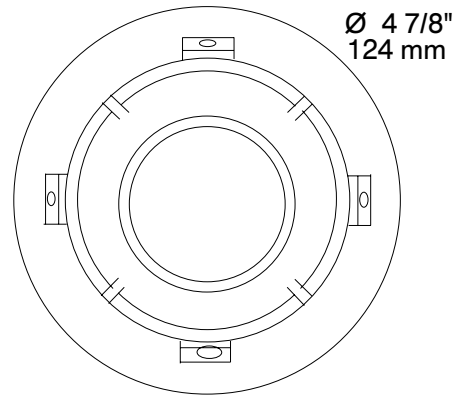

SPECIFICATION SHEET

4" LOW VOLTAGE MR16

PROJECT No:

R2010V/ST - REGRESSED DOWNLIGHT GLASS REFLECTOR

yes

MR16 20-50W

NW2000LM / NW2000T

IT2000E / IT2000M
IT2000T

ISMR2000E35 / ISMR2000M
ISMR2000M35 / ISMR2000T

E Electronic M Magnetic C Short L Long

NOTES:

UNLESS OTHERWISE INDICATED, ALL TRIMS SERIES ARE FOR INTERIOR USE ONLY.

Glass reflector finish
R2000V Natural
R2010V Blue
R2030V Green