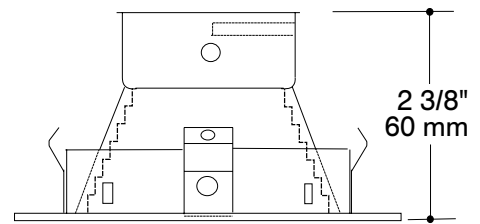

SPECIFICATION SHEET

4" LOW VOLTAGE MR16

PROJECT No:

R2010V/ST - REGRESSED DOWNLIGHT GLASS REFLECTOR

yes

MR16 20-50W

NW2000LM / NW2000T

IT2000E / IT2000M
IT2000T

ISMR2000E35 / ISMR2000M
ISMR2000M35 / ISMR2000T

E Electronic M Magnetic C Short L Long

NOTES:

UNLESS OTHERWISE INDICATED, ALL TRIMS SERIES ARE FOR INTERIOR USE ONLY.

Glass reflector finish
R2000V Natural
R2010V Blue
R2030V Green