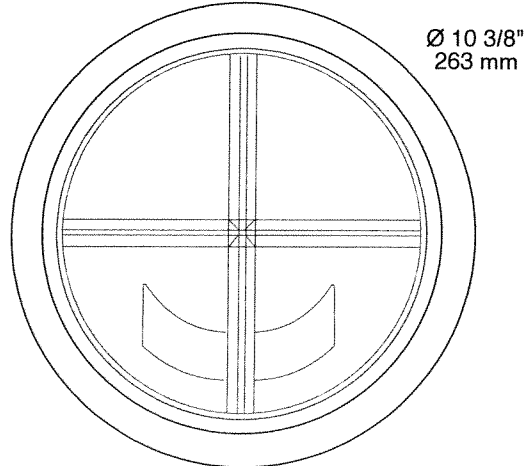

SPECIFICATION SHEET

HORIZONTAL COMPACT FLUORESCENT SERIES 08"

PROJECT No:

FR8C CROSS LOUVER DOWNLIGHT

	yes
	26 = 2 x 26w G24q-3 4 PIN DTT
	32 = 2 x 32w G24q-3 4 PIN TTT
	42 = 2 x 42w G24q-4 4 PIN TTT
	NWF8U26 - NWF8326 NWF8U32 - NWF8332 NWF8U42 - NWF8342
	F8U26 - F8326 F8U32 - F8332 F8U42 - F8342
	Semi Specular Clear Low Iridescent
	9 1/4" (253 mm)

NOTES:
UNLESS OTHERWISE INDICATED,
ALL TRIMS SERIES ARE FOR INTERIOR USE ONLY.

TRIM FINISH

01- WHITE	07- ANTIQUE BRASS PLATED
02- BLACK	08- ANTIQUE SILVER PLATED
03- 24K GOLD PLATED	09- MAHOGANY
04- CHROME PLATED	11- MATTE WHITE
04BR- BRUSHED CHROME PLATED	12BR- BRUSHED NICKEL PLATED
05- ARCHITECTURAL BRONZE	13- SATIN NICKEL PLATED
06- ANTIQUE COPPER	14- ALMOND

Your Project: _____

Representative: _____