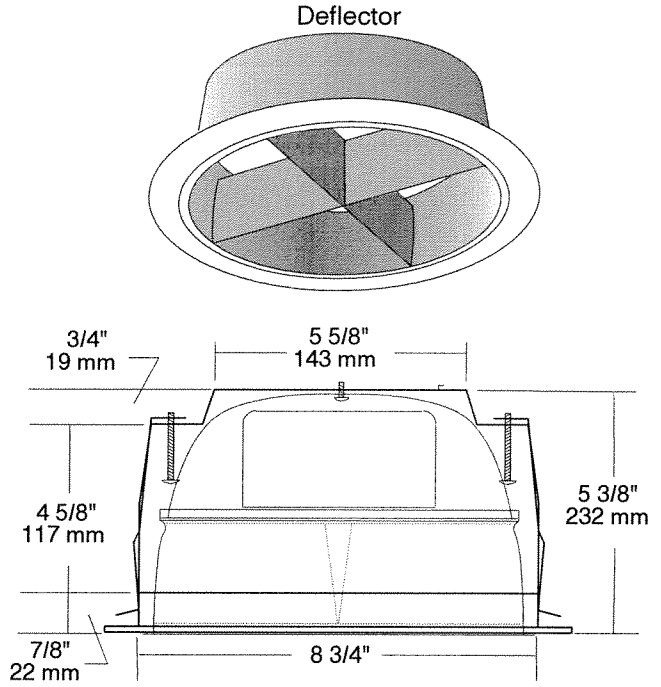

SPECIFICATION SHEET

HORIZONTAL COMPACT FLUORESCENT SERIES 08"

PROJECT No:

FR8C CROSS LOUVER DOWNLIGHT

	yes
	26 = 2 x 26w G24q-3 4 PIN DTT
	32 = 2 x 32w G24q-3 4 PIN TTT
	42 = 2 x 42w G24q-4 4 PIN TTT
	NWF8U26 - NWF8326 NWF8U32 - NWF8332 NWF8U42 - NWF8342
	F8U26 - F8326 F8U32 - F8332 F8U42 - F8342
	Semi Specular Clear Low Iridescent
	9 1/4" (253 mm)

NOTES:
UNLESS OTHERWISE INDICATED,
ALL TRIMS SERIES ARE FOR INTERIOR USE ONLY.

TRIM FINISH

01- WHITE	07- ANTIQUE BRASS PLATED
02- BLACK	08- ANTIQUE SILVER PLATED
03- 24K GOLD PLATED	09- MAHOGANY
04- CHROME PLATED	11- MATTE WHITE
04BR- BRUSHED CHROME PLATED	12BR- BRUSHED NICKEL PLATED
05- ARCHITECTURAL BRONZE	13- SATIN NICKEL PLATED
06- ANTIQUE COPPER	14- ALMOND

Your Project: _____

Representative: _____