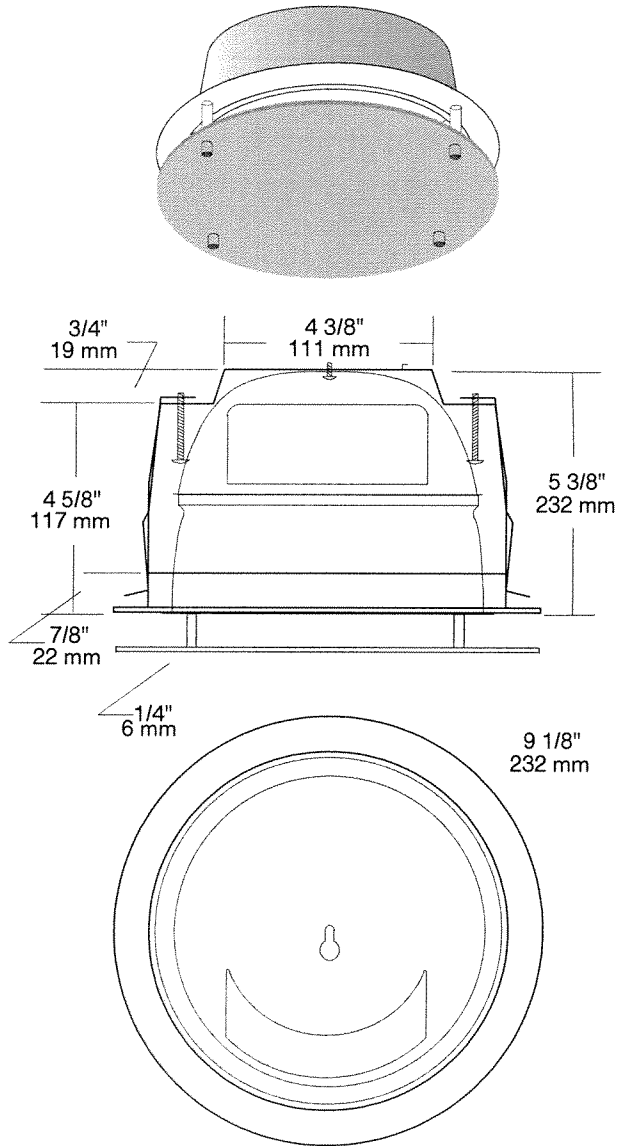

SPECIFICATION SHEET

HORIZONTAL COMPACT FLUORESCENT SERIES 07"

PROJECT No:

FR70LB OPEN DOWNLIGHT WITH LENS "B"

	yes
	13 = 2 x 13w G24q-1 4 PIN DTT
	18 = 2 x 18w G24q-2 4 PIN DTT
	26 = 2 x 26w G24q-3 4 PIN DTT
	NWF7U13 - NWF7313 NWF7U18 - NWF7318 NWF7U26 - NWF7326
	F7U13 - F7313 F7U18 - F7318 F7U26 - F7326
	Semi Specular Clear Low Iridescent
	8" (203 mm)

NOTES:
UNLESS OTHERWISE INDICATED,
ALL TRIMS SERIES ARE FOR INTERIOR USE ONLY.

Lens "B" and Deflector

TRIM FINISH

01- WHITE	07- ANTIQUE BRASS PLATED
02- BLACK	08- ANTIQUE SILVER PLATED
03- 24K GOLD PLATED	09- MAHOGANY
04- CHROME PLATED	11- MATTE WHITE
04BR- BRUSHED CHROME PLATED	12BR- BRUSHED NICKEL PLATED
05- ARCHITECTURAL BRONZE	13- SATIN NICKEL PLATED
06- ANTIQUE COPPER	14- ALMOND

Your Project: _____

Representative: _____