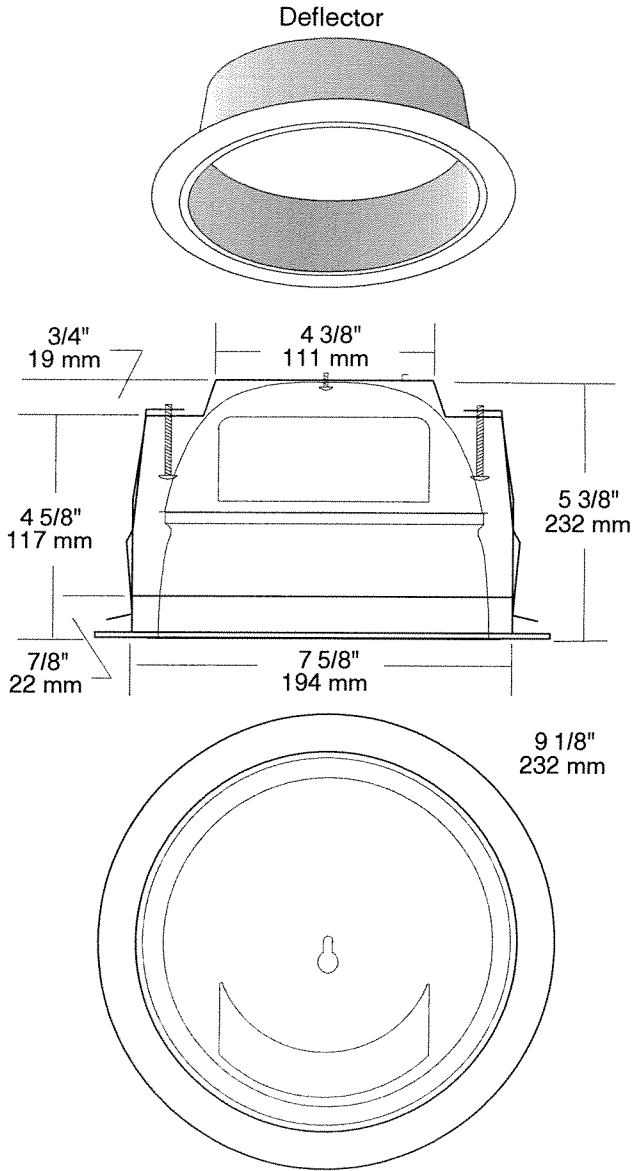

SPECIFICATION SHEET
HORIZONTAL COMPACT FLUORESCENT SERIES 07"

PROJECT No:

FR70 OPEN DOWNLIGHT

	yes
	13 = 2 x 13w G24q-1 4 PIN DTT
	18 = 2 x 18w G24q-2 4 PIN DTT
	26 = 2 x 26w G24q-3 4 PIN DTT
	NWF7U13 - NWF7313 NWF7U18 - NWF7318 NWF7U26 - NWF7326
	F7U13 - F7313 F7U18 - F7318 F7U26 - F7326
	Semi Specular Clear Low Iridescent
	8" (203 mm)