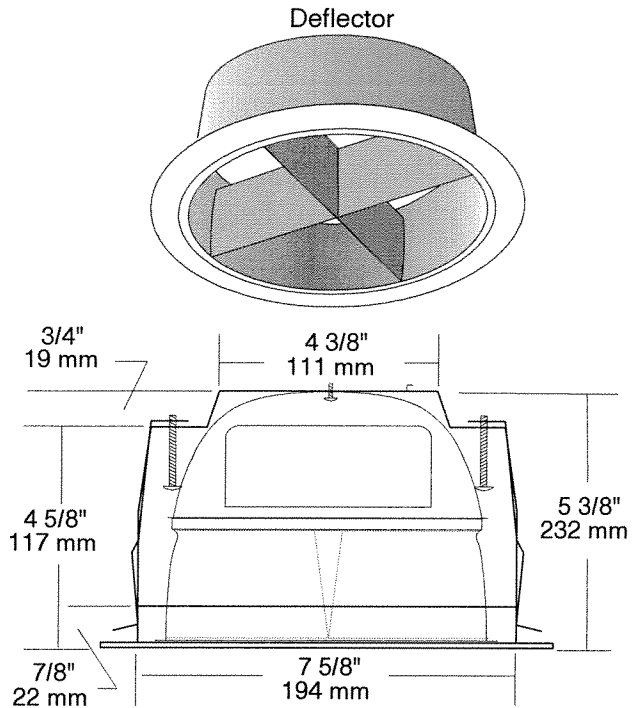

SPECIFICATION SHEET

HORIZONTAL COMPACT FLUORESCENT SERIES 07"

PROJECT No:

FR7C CROSS LOUVER DOWNLIGHT

	yes
	13 = 2 x 13w G24q-1 4 PIN DTT
	18 = 2 x 18w G24q-2 4 PIN DTT
	26 = 2 x 26w G24q-3 4 PIN DTT
	NWF7U13 - NWF7313
	NWF7U18 - NWF7318
	NWF7U26 - NWF7326
	F7U13 - F7313
	F7U18 - F7318
	F7U26 - F7326
	Semi Specular Clear
	Low Iridescent
	8" (203 mm)

NOTES:

UNLESS OTHERWISE INDICATED,
ALL TRIMS SERIES ARE FOR INTERIOR USE ONLY.

TRIM FINISH

01- WHITE	07- ANTIQUE BRASS PLATED
02- BLACK	08- ANTIQUE SILVER PLATED
03- 24K GOLD PLATED	09- MAHOGANY
04- CHROME PLATED	11- MATTE WHITE
04BR- BRUSHED CHROME PLATED	12BR- BRUSHED NICKEL PLATED
05- ARCHITECTURAL BRONZE	13- SATIN NICKEL PLATED
06- ANTIQUE COPPER	14- ALMOND

Your Project: _____

Representative: _____