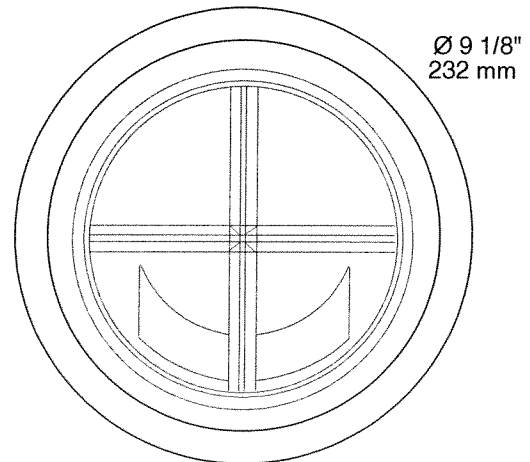

SPECIFICATION SHEET

HORIZONTAL COMPACT FLUORESCENT SERIES 07"

PROJECT No:

FR7C CROSS LOUVER DOWNLIGHT

	yes
	13 = 2 x 13w G24q-1 4 PIN DTT
	18 = 2 x 18w G24q-2 4 PIN DTT
	26 = 2 x 26w G24q-3 4 PIN DTT
	NWF7U13 - NWF7313
	NWF7U18 - NWF7318
	NWF7U26 - NWF7326
	F7U13 - F7313
	F7U18 - F7318
	F7U26 - F7326
	Semi Specular Clear
	Low Iridescent
	8" (203 mm)

NOTES:

UNLESS OTHERWISE INDICATED,
ALL TRIMS SERIES ARE FOR INTERIOR USE ONLY.

TRIM FINISH

01- WHITE	07- ANTIQUE BRASS PLATED
02- BLACK	08- ANTIQUE SILVER PLATED
03- 24K GOLD PLATED	09- MAHOGANY
04- CHROME PLATED	11- MATTE WHITE
04BR- BRUSHED CHROME PLATED	12BR- BRUSHED NICKEL PLATED
05- ARCHITECTURAL BRONZE	13- SATIN NICKEL PLATED
06- ANTIQUE COPPER	14- ALMOND

Your Project: _____

Representative: _____