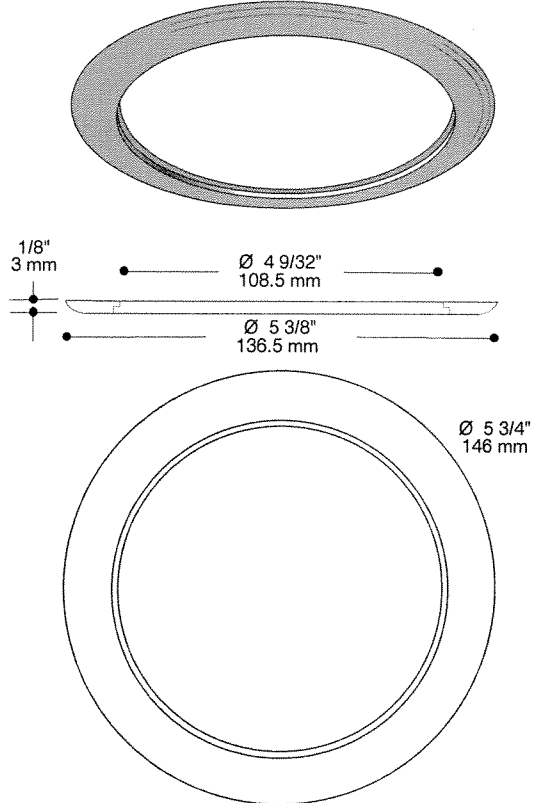

SPECIFICATION SHEET

VERTICAL COMPACT FLUORESCENT SERIES 4"

PROJECT No:

FC2675 TRIM COLLAR FLUORESCENT

	yes
	13 = 13w G24q-1 4 PIN DTT
	18 = 18w G24q-2 4 PIN TTT
	26 = 26w G24q-3 4 PIN TTT
	NWF2675RU13 - NWF2675R313 NWF2675RU18 - NWF2675R318 NWF2675RU32 - NWF2675R332
	F2675RU13 - F2675R313 F2675RU18 - F2675R318 F2675RU32 - F2675R332
	ISF2675RU13 - ISF2675R313 ISF2675RU18 - ISF2675R318 ISF2675RU32 - ISF2675R332
	Specular Clear Low Iridescent
	4 5/8" (118 mm)