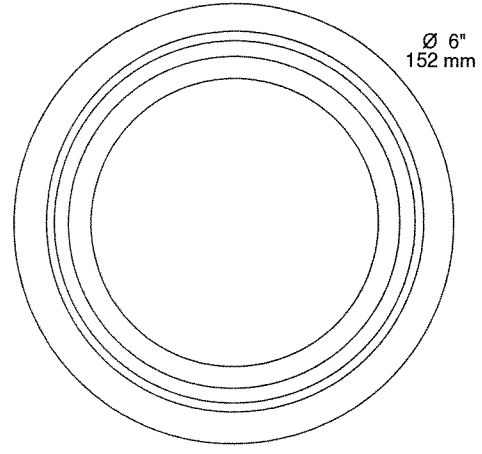

SPECIFICATION SHEET

VERTICAL COMPACT FLUORESCENT SERIES 4"

PROJECT No:

FB2675 DECOR FLUORESCENT

	yes
	13 = 13w G24q-1 4 PIN DTT
	18 = 18w G24q-2 4 PIN TTT
	26 = 26w G24q-3 4 PIN TTT
	32 = 32w G24q-4 4 PIN TTT
	NWF2675RU13 - NWF2675R313 NWF2675RU18 - NWF2675R318 NWF2675RU32 - NWF2675R332
	F2675RU13 - F2675R313 F2675RU18 - F2675R318 F2675RU32 - F2675R332
	ISF2675RU13 - ISF2675R313 ISF2675RU18 - ISF2675R318 ISF2675RU32 - ISF2675R332
	Specular Clear Low Iridescent
	4 5/8" (118 mm)