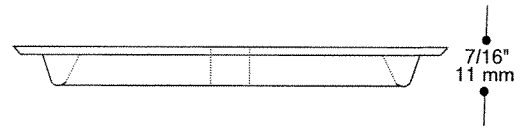

SPECIFICATION SHEET

VERTICAL COMPACT FLUORESCENT SERIES 4"

PROJECT No:

FB2675 DECOR FLUORESCENT

	yes
	13 = 13w G24q-1 4 PIN DTT
	18 = 18w G24q-2 4 PIN TTT
	26 = 26w G24q-3 4 PIN TTT
	32 = 32w G24q-4 4 PIN TTT
	NWF2675RU13 - NWF2675R313 NWF2675RU18 - NWF2675R318 NWF2675RU32 - NWF2675R332
	F2675RU13 - F2675R313 F2675RU18 - F2675R318 F2675RU32 - F2675R332
	ISF2675RU13 - ISF2675R313 ISF2675RU18 - ISF2675R318 ISF2675RU32 - ISF2675R332
	Specular Clear Low Iridescent
	4 5/8" (118 mm)