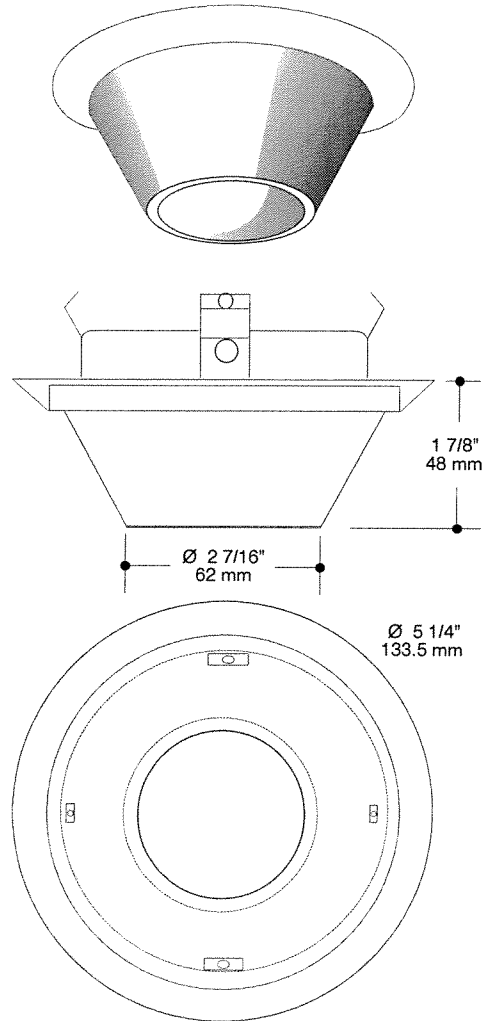

SPECIFICATION SHEET

VERTICAL COMPACT FLUORESCENT SERIES 4"

PROJECT No:

A2010VL COBALT BLUE FROSTED SMOOTH GLASS DOWNLIGHT

	yes
	13 = 13w GX23-2 2 PIN DTT
	13 = 13w G24q-1 4 PIN DTT
	18 = 18w G24q-2 4 PIN TTT
	26 = 26w G24q-3 4 PIN TTT
	NWF2000U13 - NWF2000313 NWF2000U18 - NWF2000318 NWF2000U26 - NWF2000326
	F2000 F2000U13 - F2000313 F2000U18 - F2000318 F2000U26 - F2000326
	ISF2000 ISF2000U13 - ISF2000313 ISF2000U18 - ISF2000318
	4 1/4" (107 mm)