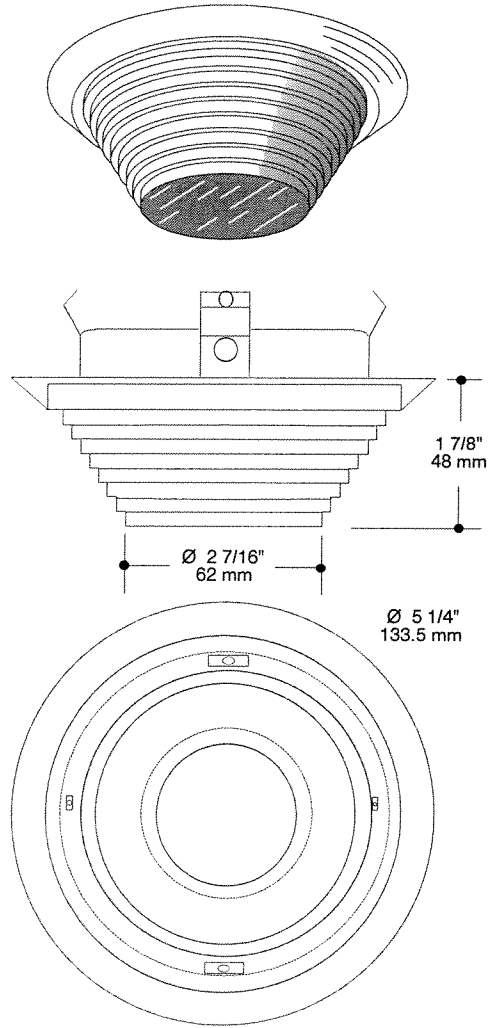

SPECIFICATION SHEET

VERTICAL COMPACT FLUORESCENT SERIES 4"

PROJECT No:

A2000VS FROSTED STEPPED GLASS SHOWER DOWNLIGHT

	yes (Wet Location)
	13 = 13w GX23-2 2 PIN DTT
	13 = 13w G24q-1 4 PIN DTT
	18 = 18w G24q-2 4 PIN TTT
	26 = 26w G24q-3 4 PIN TTT
	NWF2000U13 - NWF2000313 NWF2000U18 - NWF2000318 NWF2000U26 - NWF2000326
	F2000 F2000U13 - F2000313 F2000U18 - F2000318 F2000U26 - F2000326
	ISF2000 ISF2000U13 - ISF2000313 ISF2000U18 - ISF2000318
	4 1/4" (107 mm)

NOTES:
*UNLESS OTHERWISE INDICATED,
ALL TRIMS SERIES ARE FOR INTERIOR USE ONLY.*

TRIM FINISH

- | | |
|-----------------------------|-----------------------------|
| 01- WHITE | 07- ANTIQUE BRASS PLATED |
| 02- BLACK | 08- ANTIQUE SILVER PLATED |
| 03- 24K GOLD PLATED | 09- MAHOGANY |
| 04- CHROME PLATED | 11- MATTE WHITE |
| 04BR- BRUSHED CHROME PLATED | 12BR- BRUSHED NICKEL PLATED |
| 05- ARCHITECTURAL BRONZE | 13- SATIN NICKEL PLATED |
| 06- ANTIQUE COPPER | 14- ALMOND |