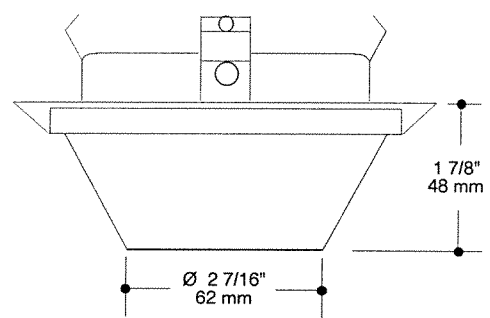

**SPECIFICATION SHEET**

**VERTICAL COMPACT FLUORESCENT SERIES 4"**

**PROJECT No:**

**A2000VLS FROSTED SMOOTH GLASS SHOWER DOWNLIGHT**

	yes (Wet Location)
	13 = 13w GX23-2 2 PIN DTT
	13 = 13w G24q-1 4 PIN DTT
	18 = 18w G24q-2 4 PIN TTT
	26 = 26w G24q-3 4 PIN TTT
	NWF2000U13 - NWF2000313 NWF2000U18 - NWF2000318 NWF2000U26 - NWF2000326
	F2000 F2000U13 - F2000313 F2000U18 - F2000318 F2000U26 - F2000326
	ISF2000 ISF2000U13 - ISF2000313 ISF2000U18 - ISF2000318
	4 1/4" (107 mm)