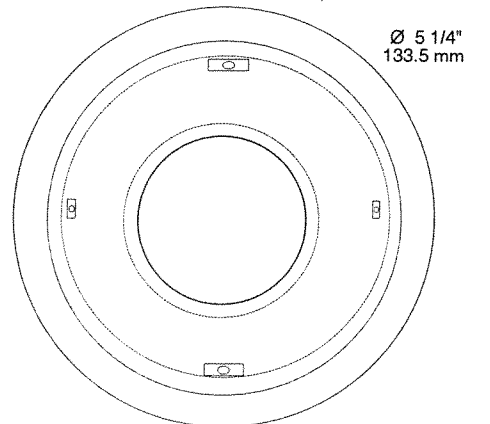

**SPECIFICATION SHEET**

**VERTICAL COMPACT FLUORESCENT SERIES 4"**

**PROJECT No:**

**A2000VLS FROSTED SMOOTH GLASS SHOWER DOWNLIGHT**

	yes (Wet Location)
	13 = 13w GX23-2 2 PIN DTT
	13 = 13w G24q-1 4 PIN DTT
	18 = 18w G24q-2 4 PIN TTT
	26 = 26w G24q-3 4 PIN TTT
	NWF2000U13 - NWF2000313 NWF2000U18 - NWF2000318 NWF2000U26 - NWF2000326
	F2000 F2000U13 - F2000313 F2000U18 - F2000318 F2000U26 - F2000326
	ISF2000 ISF2000U13 - ISF2000313 ISF2000U18 - ISF2000318
	4 1/4" (107 mm)