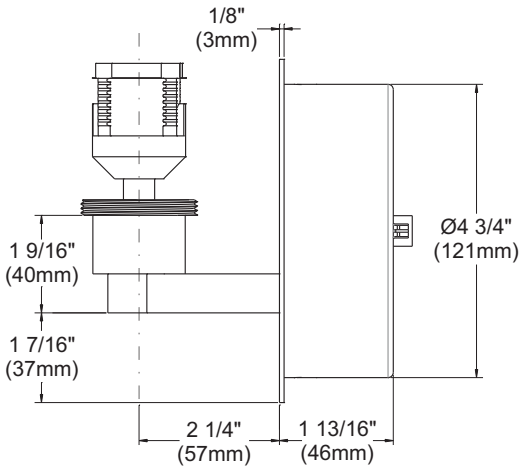

Product

WSCF4

Designation

Round compact fluorescent wall sconce for Gaby shades

Compact fluorescent wall sconce. Universal electronic ballast 120 Volts. Available for Double Twin Tube (DTT) bulb from 13W to 26W. This canopy is available in 8 durable finishes.

The choice of the bulb determines the minimum length of the glass shade, so it does not exceed the threshold of the shade.

- **13W DTT bulb** : Minimum glass shade length : **10"**
- **18W DTT bulb** : Minimum glass shade length : **10"**
- **26W DTT bulb** : Minimum glass shade length : **11"**