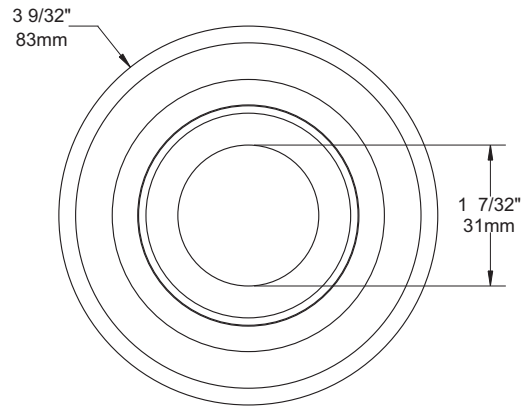

SPECIFICATION SHEET

2 1/2" 5000 SERIES

T5300

DECOR TRIM

	YES
Damp Location	
	20W
MR11	
	Insulated ceiling housing NON-AVAILABLE
	New construction housing NON-AVAILABLE
	Remodel housing IT5000CE, IT5000CM

COMPATIBLE HOUSINGS

20W MR11

IT5000CE
IT5000CM

TRIM FINISHES

-01 WHITE	-04BR BRUSHED CHROME	-08 ANTIQUE SILVER
-02 BLACK	-05 ARCHITECTURAL BRONZE	-11 MATTE WHITE
-03 24K GOLD	-06 ANTIQUE COPPER	-12BR BRUSHED NICKEL
-04 CHROME	-07 ANTIQUE BRASS	-13 SATIN NICKEL
		-14 ALMOND