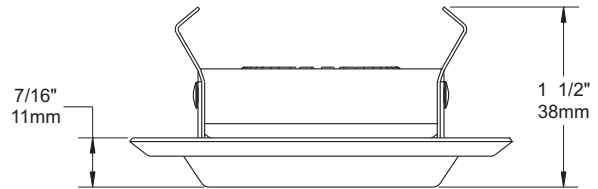

SPECIFICATION SHEET

2 1/2" 5000 SERIES

T5300

DECOR TRIM

	YES
Damp Location	
	20W
MR11	
	Insulated ceiling housing NON-AVAILABLE
	New construction housing NON-AVAILABLE
	Remodel housing IT5000CE, IT5000CM

COMPATIBLE HOUSINGS