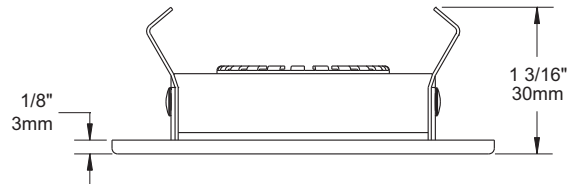

SPECIFICATION SHEET

2 1/2" 5000 SERIES

T5250

LOW PROFILE TRIM

	YES
Damp Location	
	20W
MR11	
	Insulated ceiling housing NON-AVAILABLE
	New construction housing NON-AVAILABLE
	Remodel housing IT5000CE, IT5000CM