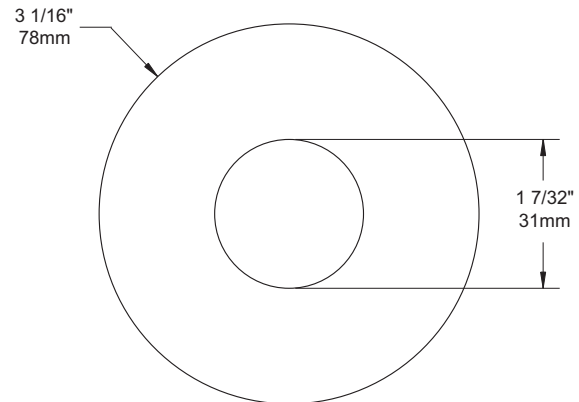

TRIM FINISHES

-01 WHITE	-04BR BRUSHED CHROME	-08 ANTIQUE SILVER
-02 BLACK	-05 ARCHITECTURAL BRONZE	-11 MATTE WHITE
-03 24K GOLD	-06 ANTIQUE COPPER	-12BR BRUSHED NICKEL
-04 CHROME	-07 ANTIQUE BRASS	-13 SATIN NICKEL
		-14 ALMOND

Unless otherwise indicated, trims are for **interior use only**. For exterior use and up to wet conditions, **MARINE GRADE** treatment is **recommended**. Available for finishes -01, -02, -05, -06, -11 and -14 only.

MADE IN CANADA

UL
LISTED
Certified UL Standards

Project _____

Representative _____

CONTRAST
LIGHTING

1009, rue du Parc Industriel, Saint-Jean-Chrysostome, Qc, CAN G6Z 1C5 Tel.: 1-888-839-4624 Fax : 1-877-839-7057
info@contrastlighting.com
www.contrastlighting.com

APRIL 2010