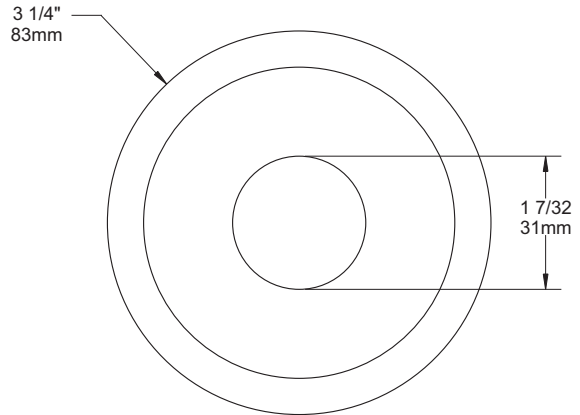

TRIM FINISHES

-01 WHITE	-04BR BRUSHED CHROME	-08 ANTIQUE SILVER
-02 BLACK	-05 ARCHITECTURAL BRONZE	-11 MATTE WHITE
-03 24K GOLD	-06 ANTIQUE COPPER	-12BR BRUSHED NICKEL
-04 CHROME	-07 ANTIQUE BRASS	-13 SATIN NICKEL
		-14 ALMOND

Unless otherwise indicated, trims are for **interior use only**. For exterior use and up to wet conditions, **MARINE GRADE** treatment is **recommended**. Available for finishes -01, -02, -05, -06, -11 and -14 only.

Project _____

Representative _____

CONTRAST
LIGHTING

1009, rue du Parc Industriel, Saint-Jean-Chrysostome, Qc, CAN G6Z 1C5 Tel.: 1-888-839-4624 Fax : 1-877-839-7057
info@contrastlighting.com
www.contrastlighting.com

APRIL 2010