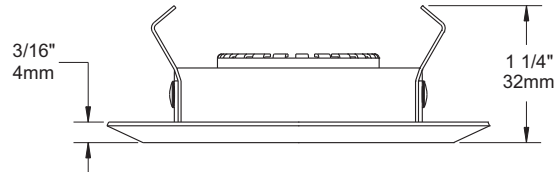

SPECIFICATION SHEET

2 1/2" 5000 SERIES

T5200

BEVELED TRIM

	YES
Damp Location	
	20W
MR11	
	Insulated ceiling housing NON-AVAILABLE
	New construction housing NON-AVAILABLE
	Remodel housing IT5000CE, IT5000CM