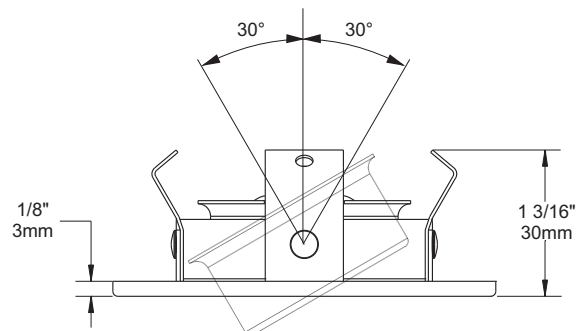

COMPATIBLE HOUSINGS

20W MR11

IT5000CE
IT5000CM

TRIM FINISHES

-01 WHITE	-04BR BRUSHED CHROME	-08 ANTIQUE SILVER
-02 BLACK	-05 ARCHITECTURAL BRONZE	-11 MATTE WHITE
-03 24K GOLD	-06 ANTIQUE COPPER	-12BR BRUSHED NICKEL
-04 CHROME	-07 ANTIQUE BRASS	-13 SATIN NICKEL
		-14 ALMOND

Unless otherwise indicated, trims are for **interior use only**. For exterior use and up to wet conditions, **MARINE GRADE** treatment is **recommended**. Available for finishes -01, -02, -05, -06, -11 and -14 only.

Project _____

Representative _____

CONTRAST
LIGHTING

1009, rue du Parc Industriel, Saint-Jean-Chrysostome, Qc, CAN G6Z 1C5 Tel.: 1-888-839-4624 Fax : 1-877-839-7057
info@contrastlighting.com
www.contrastlighting.com

APRIL 2010