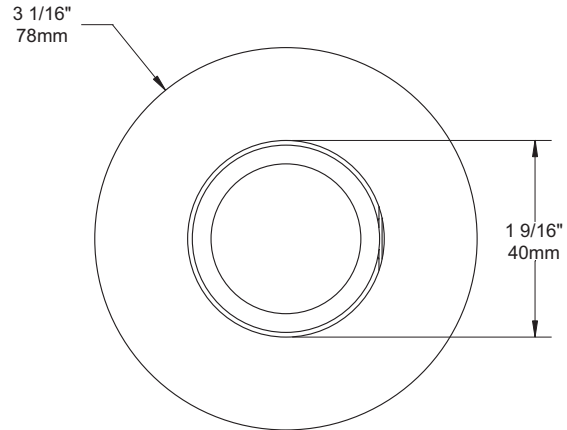

COMPATIBLE HOUSINGS

20W MR11

IT5000CE
IT5000CM

TRIM FINISHES

-01 WHITE	-04BR BRUSHED CHROME	-08 ANTIQUE SILVER
-02 BLACK	-05 ARCHITECTURAL BRONZE	-11 MATTE WHITE
-03 24K GOLD	-06 ANTIQUE COPPER	-12BR BRUSHED NICKEL
-04 CHROME	-07 ANTIQUE BRASS	-13 SATIN NICKEL
		-14 ALMOND

Unless otherwise indicated, trims are for **interior use only**. For exterior use and up to wet conditions, **MARINE GRADE** treatment is **recommended**. Available for finishes -01, -02, -05, -06, -11 and -14 only.

Project _____

Representative _____

CONTRAST
LIGHTING

1009, rue du Parc Industriel, Saint-Jean-Chrysostome, Qc, CAN G6Z 1C5 Tel.: 1-888-839-4624 Fax : 1-877-839-7057
info@contrastlighting.com
www.contrastlighting.com

APRIL 2010