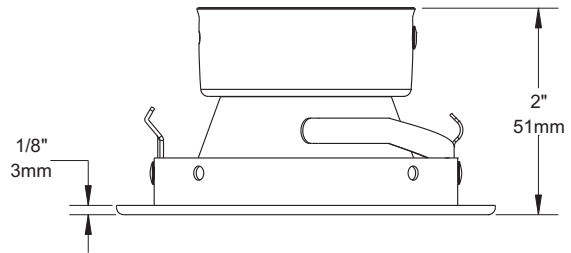

SPECIFICATION SHEET

3" 4000 SERIES

T4650

LOW PROFILE REGRESSED TRIM WITH PINHOLE OPENING

Damp Location

YES

MR16

20W MAX

Reflector

Standard : Anodized aluminum

Available :

Anodized

Azur (AZ)

Burnt orange (BO)

Cobalt blue (CB)

Inca Gold (IG)

Ruby (RU)

Specular

Black (BK)

Champagne (CH)

Clear (CL)

Painted

White (-01)

Black (-02)

Matte White (-11)

To order a white trim with the standard reflector :

T4650-01

To order a white trim with an Azur smooth reflector :

T4650-01AZ

Insulated ceiling housing

ISMR4000M

New construction housing

NW4000E, NW4000M

Remodel housing

IT4000E, IT4000M

COMPATIBLE HOUSINGS

MR16 20W MAX

ISMR4000M

NW4000E

IT4000E

NW4000M

IT4000M

TRIM FINISHES

-01 WHITE

-02 BLACK

-03 24K GOLD

-04 CHROME

-04BR BRUSHED CHROME

-05 ARCHITECTURAL BRONZE

-06 ANTIQUE COPPER

-07 ANTIQUE BRASS

-08 ANTIQUE SILVER

-11 MATTE WHITE

-12BR BRUSHED NICKEL

-13 SATIN NICKEL

-14 ALMOND

Unless otherwise indicated, trims are for **interior use only**. For exterior use and up to wet conditions, **MARINE GRADE** treatment is **recommended**. Available for finishes -01, -02, -05, -06, -11 and -14 only.

Project _____

Representative _____

CONTRAST
L I G H T I N G

1009, rue du Parc Industriel, Saint-Jean-Chrysostome, Qc, CAN G6Z 1C5 Tel.: 1-888-839-4624 Fax : 1-877-839-7057
info@contrastlighting.com
www.contrastlighting.com

JANUARY 2010