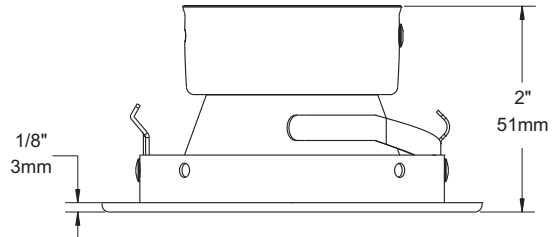

SPECIFICATION SHEET

3" 4000 SERIES

T4450

LOW PROFILE REGRESSED TRIM

Damp Location

YES

MR16

20W MAX

Reflector

Standard : Anodized aluminum

Available :

Anodized	Specular	Painted
Azur (AZ)	Black (BK)	White (-01)
Burnt orange (BO)	Champagne (CH)	Black (-02)
Cobalt blue (CB)	Clear (CL)	Matte White (-11)
Inca Gold (IG)		
Ruby (RU)		

To order a white trim with the standard reflector :
T4450-01

To order a white trim with an Azur smooth reflector :
T4450-01AZ

Insulated ceiling housing
ISMR4000M

New construction housing
NW4000E, NW4000M

Remodel housing
IT4000E, IT4000M

COMPATIBLE HOUSINGS

MR16 20W MAX

ISMR4000M	NW4000E
IT4000E	NW4000M
IT4000M	

TRIM FINISHES

-01 WHITE	-04BR BRUSHED CHROME	-08 ANTIQUE SILVER
-02 BLACK	-05 ARCHITECTURAL BRONZE	-11 MATTE WHITE
-03 24K GOLD	-06 ANTIQUE COPPER	-12BR BRUSHED NICKEL
-04 CHROME	-07 ANTIQUE BRASS	-13 SATIN NICKEL
		-14 ALMOND

Unless otherwise indicated, trims are for **interior use only**. For exterior use and up to wet conditions, **MARINE GRADE** treatment is **recommended**. Available for finishes -01, -02, -05, -06, -11 and -14 only.

Project _____

Representative _____

CONTRAST
L I G H T I N G

1009, rue du Parc Industriel, Saint-Jean-Christophe, Qc, CAN G6Z 1C5 Tel.: 1-888-839-4624 Fax : 1-877-839-7057
info@contrastlighting.com
www.contrastlighting.com

MARCH 2010