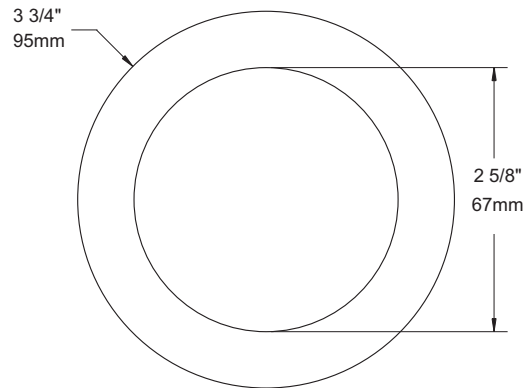

COMPATIBLE HOUSINGS

MR16 20W MAX

ISMR4000M	NW4000E
IT4000E	NW4000M
IT4000M	

TRIM FINISHES

-01 WHITE	-04BR BRUSHED CHROME	-08 ANTIQUE SILVER
-02 BLACK	-05 ARCHITECTURAL BRONZE	-11 MATTE WHITE
-03 24K GOLD	-06 ANTIQUE COPPER	-12BR BRUSHED NICKEL
-04 CHROME	-07 ANTIQUE BRASS	-13 SATIN NICKEL
		-14 ALMOND

Unless otherwise indicated, trims are for **interior use only**. For exterior use and up to wet conditions, **MARINE GRADE** treatment is **recommended**. Available for finishes -01, -02, -05, -06, -11 and -14 only.

Project _____

Representative _____

CONTRAST
L I G H T I N G

1009, rue du Parc Industriel, Saint-Jean-Christophe, Qc, CAN G6Z 1C5 Tel.: 1-888-839-4624 Fax : 1-877-839-7057
info@contrastlighting.com
www.contrastlighting.com

MARCH 2010