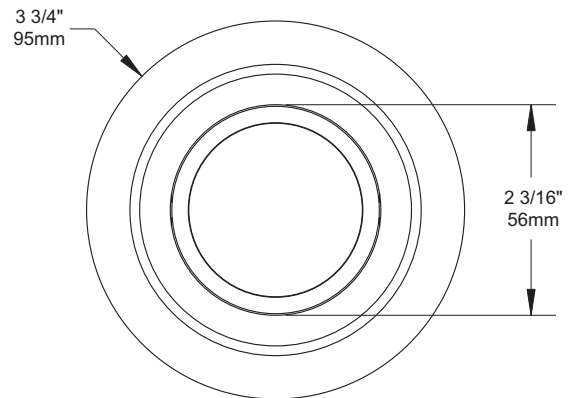

COMPATIBLE HOUSINGS

35W MR16	20W MR16
IT4000E	IT4000CE
IT4000M	IT4000CM
NW4000E	
NW4000M	

TRIM FINISHES

-01 WHITE	-04BR BRUSHED CHROME	-08 ANTIQUE SILVER
-02 BLACK	-05 ARCHITECTURAL BRONZE	-11 MATTE WHITE
-03 24K GOLD	-06 ANTIQUE COPPER	-12BR BRUSHED NICKEL
-04 CHROME	-07 ANTIQUE BRASS	-13 SATIN NICKEL
		-14 ALMOND

Unless otherwise indicated, trims are for **interior use only**. For exterior use and up to wet conditions, **MARINE GRADE** treatment is **recommended**. Available for finishes -01, -02, -05, -06, -11 and -14 only.

MADE IN CANADA

UL
LISTED
Certified UL Standards

Project _____

Representative _____

CONTRAST
LIGHTING

1009, rue du Parc Industriel, Saint-Jean-Chrysostome, Qc, CAN G6Z 1C5 Tel.: 1-888-839-4624 Fax : 1-877-839-7057
info@contrastlighting.com
www.contrastlighting.com

APRIL 2010