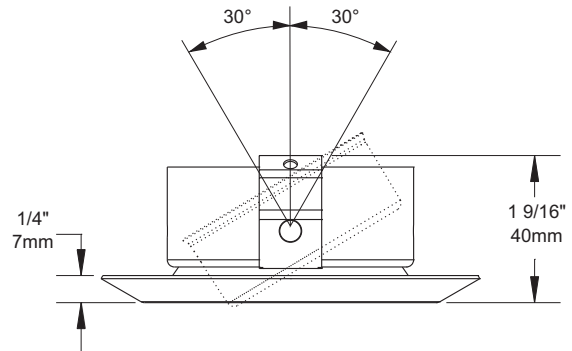

COMPATIBLE HOUSINGS

35W MR16	20W MR16
IT4000E	IT4000CE
IT4000M	IT4000CM
NW4000E	
NW4000M	

TRIM FINISHES

-01 WHITE	-04BR BRUSHED CHROME	-08 ANTIQUE SILVER
-02 BLACK	-05 ARCHITECTURAL BRONZE	-11 MATTE WHITE
-03 24K GOLD	-06 ANTIQUE COPPER	-12BR BRUSHED NICKEL
-04 CHROME	-07 ANTIQUE BRASS	-13 SATIN NICKEL
		-14 ALMOND

Unless otherwise indicated, trims are for **interior use only**. For exterior use and up to wet conditions, **MARINE GRADE** treatment is **recommended**. Available for finishes -01, -02, -05, -06, -11 and -14 only.

MADE IN CANADA

UL
LISTED
Certified UL Standards

Project _____

Representative _____

CONTRAST
LIGHTING

1009, rue du Parc Industriel, Saint-Jean-Chrysostome, Qc, CAN G6Z 1C5 Tel.: 1-888-839-4624 Fax : 1-877-839-7057
info@contrastlighting.com
www.contrastlighting.com

APRIL 2010