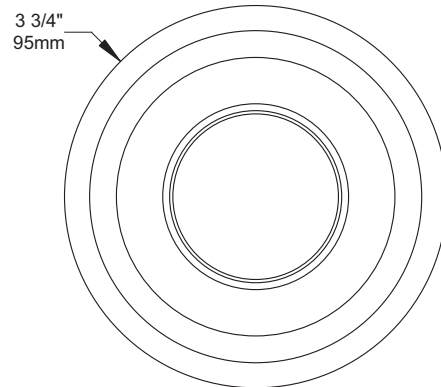

COMPATIBLE HOUSINGS

35W MR16	20W MR16
IT4000E	ISMR4000M
IT4000M	ISMR4000M20
NW4000E	IT4000CE
NW4000M	IT4000CM