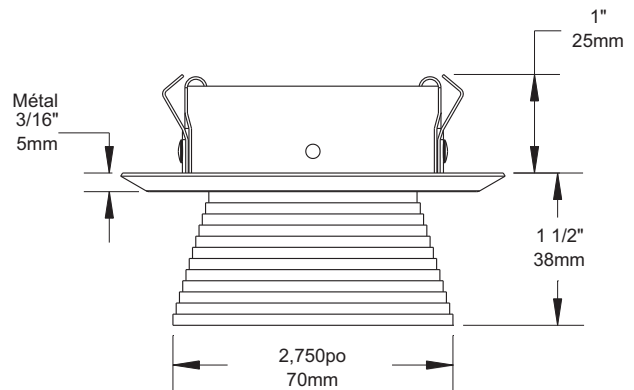

# T4200V

BEVELED TRIM WITH FROSTED STEPPED GLASS

	YES
<b>Damp Location</b>	
	20-35W
<b>MR16</b>	
	<b>Insulated ceiling housing</b> ISMR4000M, ISMR4000M20
	<b>New construction housing</b> NW4000E, NW4000M
	<b>Remodel housing</b> IT4000CE, IT4000CM, IT4000E, IT4000M