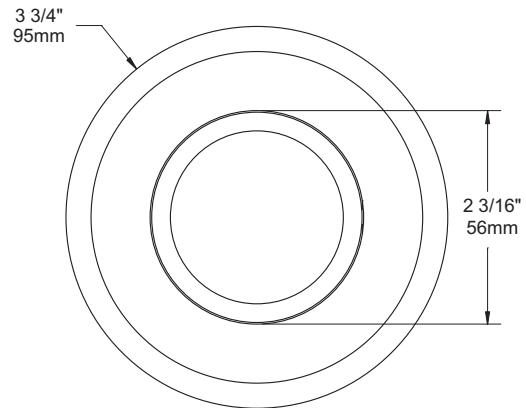

COMPATIBLE HOUSINGS

35W MR16	20W MR16
IT4000E	ISMR4000M
IT4000M	ISMR4000M20
NW4000E	IT4000CE
NW4000M	IT4000CM

TRIM FINISHES

-01 WHITE	-04BR BRUSHED CHROME	-08 ANTIQUE SILVER
-02 BLACK	-05 ARCHITECTURAL BRONZE	-11 MATTE WHITE
-03 24K GOLD	-06 ANTIQUE COPPER	-12BR BRUSHED NICKEL
-04 CHROME	-07 ANTIQUE BRASS	-13 SATIN NICKEL
		-14 ALMOND

Unless otherwise indicated, trims are for **interior use only**. For exterior use and up to wet conditions, **MARINE GRADE** treatment is **recommended**. Available for finishes -01, -02, -05, -06, -11 and -14 only.

Project _____

Representative _____

CONTRAST
LIGHTING

1009, rue du Parc Industriel, Saint-Jean-Chrysostome, Qc, CAN G6Z 1C5 Tel.: 1-888-839-4624 Fax : 1-877-839-7057
info@contrastlighting.com
www.contrastlighting.com

APRIL 2010