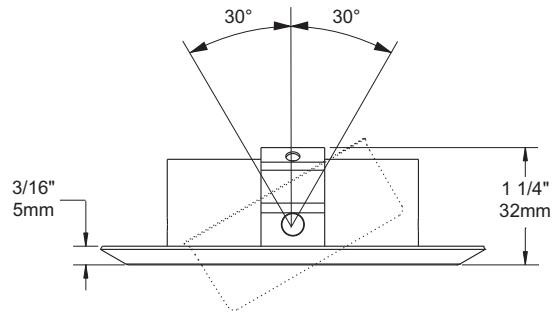

SPECIFICATION SHEET

3" 4000 SERIES

T4200

BEVELED ADJUSTABLE TRIM

	YES
Damp Location	
	20-35W
MR16	
	Insulated ceiling housing ISMR4000M, ISMR4000M20
	New construction housing NW4000E, NW4000M
	Remodel housing IT4000CE, IT4000CM, IT4000E, IT4000M