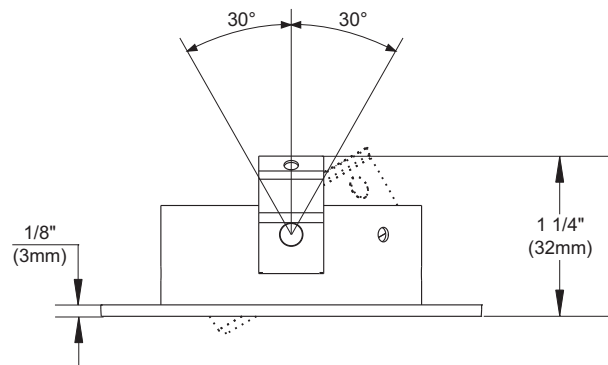

3" 4000 SERIES

T4125

SQUARE ADJUSTABLE TRIM

	YES
	20-35W MAX
	Insulated ceiling housing ISMR4000M
	New construction housing NW4000E, NW4000M
	Remodel housing IT4000CE, IT4000CM, IT4000E, IT4000M

COMPATIBLE HOUSINGS