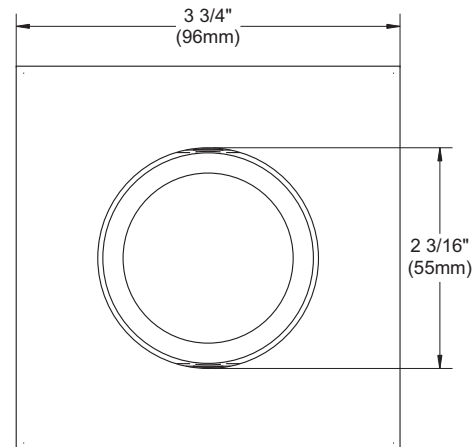

COMPATIBLE HOUSINGS

MR16 35W MAX	MR16 20W MAX
IT4000E	ISMR4000M
IT4000M	IT4000CE
NW4000E	IT4000CM
NW4000M	

TRIM FINISHES

01 WHITE	-05 ARCHITECTURAL BRONZE	-12BR BRUSHED NICKEL
02 BLACK	-06 ANTIQUE COPPER	-13 SATIN NICKEL
03 GOLD	-07 ANTIQUE BRASS	-14 ALMOND
04 ROME	-08 ANTIQUE SILVER	-15 METALLIC GREY
05 BRUSHED CHROME	-11 MATTE WHITE	-16 SATIN CHROME

Unless otherwise indicated, trims are for **interior use only**. For exterior use and up to wet conditions, **MARINE GRADE** treatment is **recommended**. Available for finishes -01, -02, -05, -06, -11, -14 and -15 only.

Project _____

Representative _____