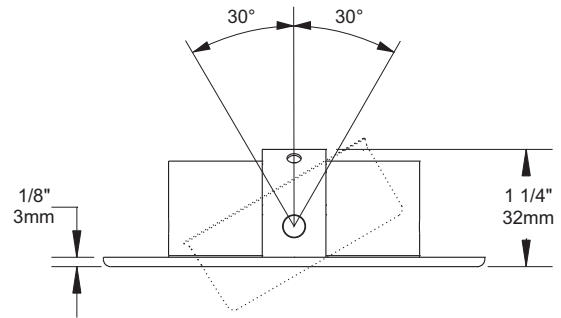

## ADJUSTABLE TRIM

	YES
<b>Damp Location</b>	
	20-35W
<b>MR16</b>	
	<b>Insulated ceiling housing</b> ISMR4000M, ISMR4000M20
	<b>New construction housing</b> NW4000E, NW4000M
	<b>Remodel housing</b> IT4000CE, IT4000CM, IT4000E, IT4000M