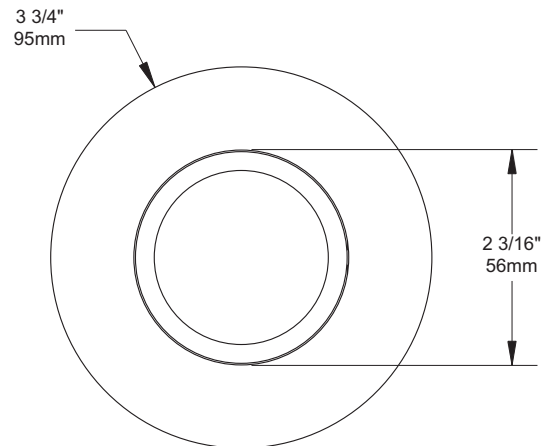

COMPATIBLE HOUSINGS

35W MR16	20W MR16
IT4000E	ISMR4000M
IT4000M	ISMR4000M20
NW4000E	IT4000CE
NW4000M	IT4000CM

TRIM FINISHES

-01 WHITE	-04BR BRUSHED CHROME	-08 ANTIQUE SILVER
-02 BLACK	-05 ARCHITECTURAL BRONZE	-11 MATTE WHITE
-03 24K GOLD	-06 ANTIQUE COPPER	-12BR BRUSHED NICKEL
-04 CHROME	-07 ANTIQUE BRASS	-13 SATIN NICKEL
		-14 ALMOND

Unless otherwise indicated, trims are for **interior use only**. For exterior use and up to wet conditions, **MARINE GRADE** treatment is **recommended**. Available for finishes -01, -02, -05, -06, -11 and -14 only.

MADE IN CANADA

UL LISTED
Certified UL Standards

Project _____

Representative _____

CONTRAST
LIGHTING

1009, rue du Parc Industriel, Saint-Jean-Chrysostome, Qc, CAN G6Z 1C5 Tel.: 1-888-839-4624 Fax : 1-877-839-7057
info@contrastlighting.com
www.contrastlighting.com

APRIL 2010