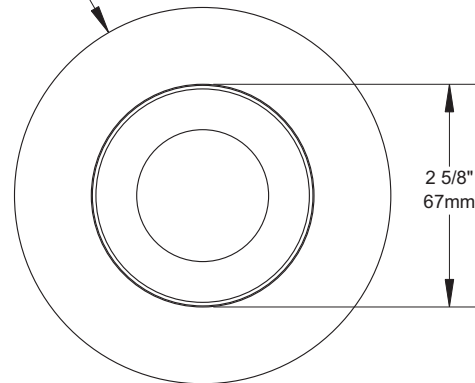

New construction housing

NW3000CE, NW3000CM, NW3000LE, NW3000LM, NW3000LT*

Remodel housing

IT3000LE, IT3000LM

4 7/16"
113mm

COMPATIBLE HOUSINGS

50W GU-GZ/10	50W MR16	35W MR16	20W MR16
NW3000LT	IT3000LE IT3000LM NW3000CE NW3000CM NW3000LE NW3000LM	ISMR3000M ISMR3000E35 ISMR3000M35	ISMR3000E20 ISMR3000M20