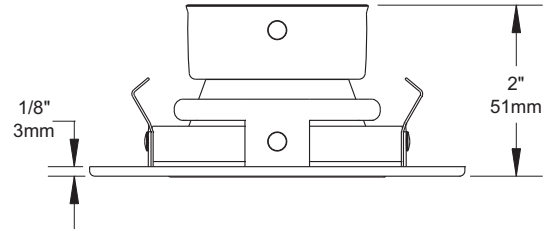

Remodel housing

IT3000LE, IT3000LM