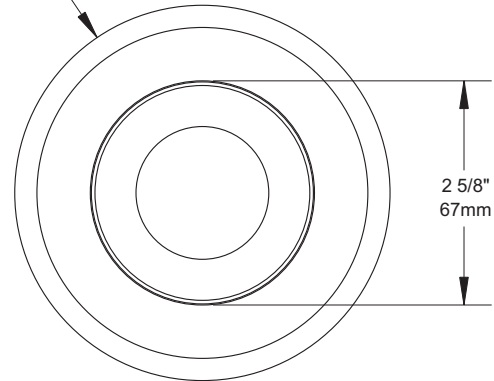

ISMR3000E20, ISMR3000E35, ISMR3000M, ISMR3000M20, ISMR3000M35

New construction housing

NW3000CE, NW3000CM, NW3000LE, NW3000LM, NW3000LT*

Remodel housing

IT3000LE, IT3000LM

4 7/16"
113mm

COMPATIBLE HOUSINGS

50W GU-GZ/10	50W MR16	35W MR16	20W MR16
NW3000LT	IT3000LE IT3000LM NW3000CE NW3000CM NW3000LE NW3000LM	ISMR3000M ISMR3000E35 ISMR3000M35	ISMR3000E20 ISMR3000M20