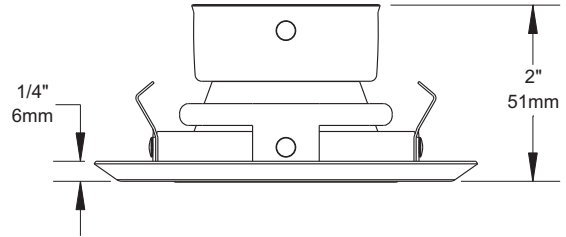

ISMR3000E20, ISMR3000E35, ISMR3000M, ISMR3000M20, ISMR3000M35

New construction housing

NW3000CE, NW3000CM, NW3000LE, NW3000LM, NW3000LT*

Remodel housing

IT3000LE, IT3000LM

4 7/16"
113mm

COMPATIBLE HOUSINGS

50W GU-GZ/10	50W MR16	35W MR16	20W MR16
NW3000LT	IT3000LE IT3000LM NW3000CE NW3000CM NW3000LE NW3000LM	ISMR3000M ISMR3000E35 ISMR3000M35	ISMR3000E20 ISMR3000M20