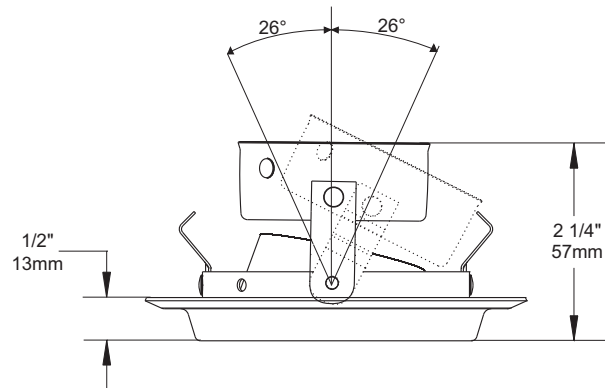

SPECIFICATION SHEET

3 1/2" 3000 SERIES

T3500W

DECOR ADJUSTABLE WALL WASH TRIM

	YES																		
Damp Location																			
	20-50W																		
MR16																			
	50W*																		
GU/GZ-10																			
	<p>Standard : Anodized aluminum Available :</p> <table border="0"> <tr> <td>Anodized</td> <td>Specular</td> <td>Painted</td> </tr> <tr> <td>Azur (AZ)</td> <td>Black (BK)</td> <td>White (-01)</td> </tr> <tr> <td>Burnt orange (BO)</td> <td>Champagne (CH)</td> <td>Black (-02)</td> </tr> <tr> <td>Cobalt blue (CB)</td> <td>Clear (CL)</td> <td>Matte White (-11)</td> </tr> <tr> <td>Inca Gold (IG)</td> <td></td> <td></td> </tr> <tr> <td>Ruby (RU)</td> <td></td> <td></td> </tr> </table> <p>To order a white trim with the standard reflector : T3500W-01 To order a white trim with an Azur smooth reflector : T3500W-01AZ</p>	Anodized	Specular	Painted	Azur (AZ)	Black (BK)	White (-01)	Burnt orange (BO)	Champagne (CH)	Black (-02)	Cobalt blue (CB)	Clear (CL)	Matte White (-11)	Inca Gold (IG)			Ruby (RU)		
Anodized	Specular	Painted																	
Azur (AZ)	Black (BK)	White (-01)																	
Burnt orange (BO)	Champagne (CH)	Black (-02)																	
Cobalt blue (CB)	Clear (CL)	Matte White (-11)																	
Inca Gold (IG)																			
Ruby (RU)																			
Reflector																			
	<p>Insulated ceiling housing ISMR3000E20, ISMR3000E35, ISMR3000M, ISMR3000M20, ISMR3000M35</p>																		
	<p>New construction housing NW3000CE, NW3000CM, NW3000LE, NW3000LM, NW3000LT*</p>																		
	<p>Remodel housing IT3000LE, IT3000LM, IT3000LT*</p>																		