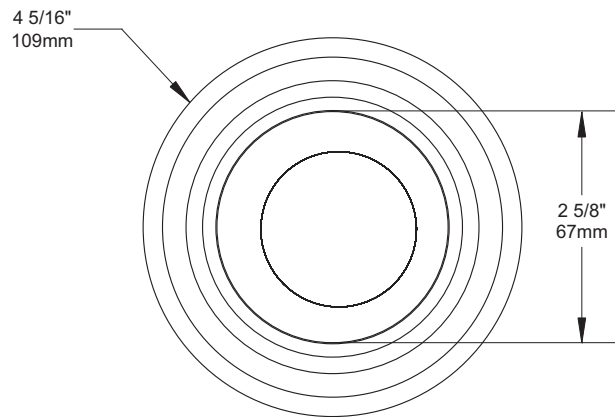

SPECIFICATION SHEET

3 1/2" 3000 SERIES

T3500W

DECOR ADJUSTABLE WALL WASH TRIM

	YES																		
Damp Location																			
	20-50W																		
MR16																			
	50W*																		
GU/GZ-10																			
	<p>Standard : Anodized aluminum Available :</p> <table border="0"> <tr> <td>Anodized</td> <td>Specular</td> <td>Painted</td> </tr> <tr> <td>Azur (AZ)</td> <td>Black (BK)</td> <td>White (-01)</td> </tr> <tr> <td>Burnt orange (BO)</td> <td>Champagne (CH)</td> <td>Black (-02)</td> </tr> <tr> <td>Cobalt blue (CB)</td> <td>Clear (CL)</td> <td>Matte White (-11)</td> </tr> <tr> <td>Inca Gold (IG)</td> <td></td> <td></td> </tr> <tr> <td>Ruby (RU)</td> <td></td> <td></td> </tr> </table> <p>To order a white trim with the standard reflector : T3500W-01 To order a white trim with an Azur smooth reflector : T3500W-01AZ</p>	Anodized	Specular	Painted	Azur (AZ)	Black (BK)	White (-01)	Burnt orange (BO)	Champagne (CH)	Black (-02)	Cobalt blue (CB)	Clear (CL)	Matte White (-11)	Inca Gold (IG)			Ruby (RU)		
Anodized	Specular	Painted																	
Azur (AZ)	Black (BK)	White (-01)																	
Burnt orange (BO)	Champagne (CH)	Black (-02)																	
Cobalt blue (CB)	Clear (CL)	Matte White (-11)																	
Inca Gold (IG)																			
Ruby (RU)																			
Reflector																			
	<p>Insulated ceiling housing ISMR3000E20, ISMR3000E35, ISMR3000M, ISMR3000M20, ISMR3000M35</p>																		
	<p>New construction housing NW3000CE, NW3000CM, NW3000LE, NW3000LM, NW3000LT*</p>																		
	<p>Remodel housing IT3000LE, IT3000LM, IT3000LT*</p>																		