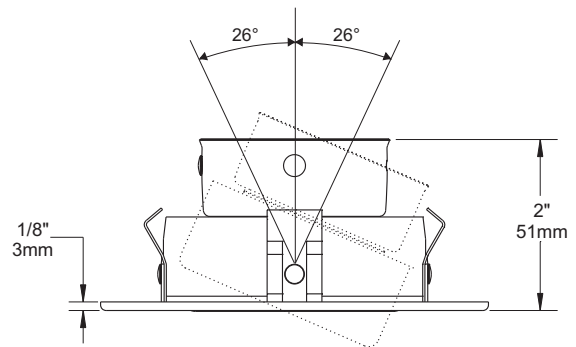

SPECIFICATION SHEET

3 1/2" 3000 SERIES

T3450D

LOW PROFILE REGRESSED ADJUSTABLE TRIM WITH PAINTED STEPPED REFLECTOR (ST)

	YES
Damp Location	
	20-50W
MR16	
	50W*
GU/GZ-10	
	<p>Painted stepped reflector Available colors : White (-01), Black (-02), Matte White (-11). Code examples : To order a white trim with a white reflector : T3400D-01-01ST To order a white trim with a black reflector : T3400D-01-02ST To order a white trim with a matte white reflector : T3400D-01-11ST</p>
Reflector	
	<p>Insulated ceiling housing ISMR3000E20, ISMR3000E35, ISMR3000M, ISMR3000M20, ISMR3000M35, ISMR3000T*</p>
	<p>New construction housing NW3000CE, NW3000CM, NW3000LE, NW3000LM, NW3000LT*</p>
	<p>Remodel housing IT3000CE, IT3000CM, IT3000E, IT3000M, IT3000LE, IT3000LM, IT3000LT*</p>
Remodel housing	