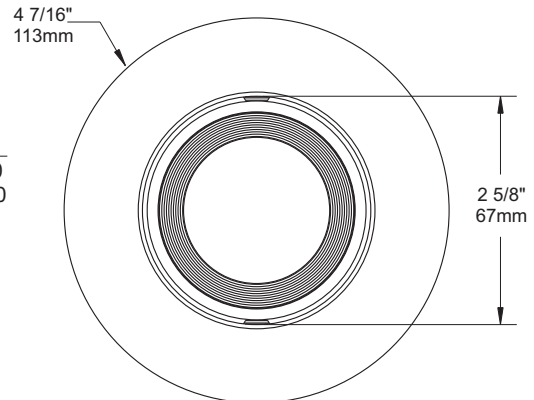

COMPATIBLE HOUSINGS

50W GU-GZ/10	50W MR16		35W MR16	20W MR16
ISMR3000T*	ISMR3000M	NW3000CE	ISMR3000E35	ISMR3000E20
IT3000LT*	IT3000E	NW3000CM	ISMR3000M35	ISMR3000M20
NW3000LT*	IT3000M	NW3000LE	IT3000CE	
	IT3000LE	NW3000LM	IT3000CM	
	IT3000LM